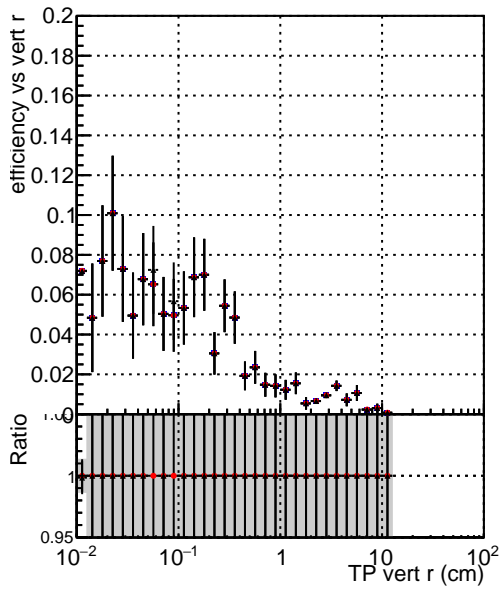

Efficiency vs vertpos

- DQM\_ttbarPU\_mkFit\_5iter
- DQM\_ttbarPU\_mkFit\_5iter\_updatedPR111\_update
- DQM\_ttbarPU\_mkFit\_5iter\_updatedPR111\_update\_fixPropagation

Efficiency vs vert z

Efficiency vs. sim PV z