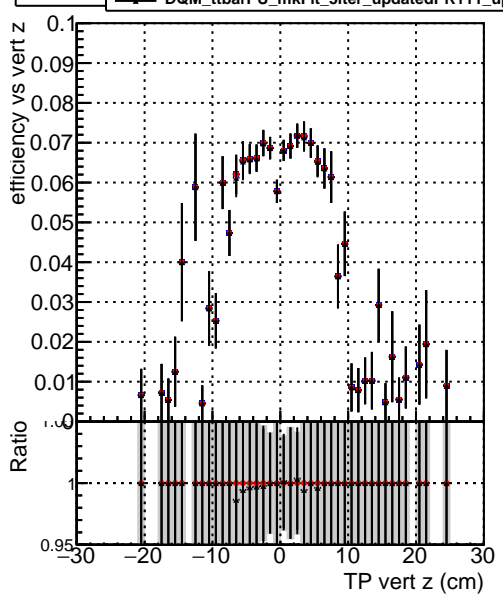

Efficiency vs vertpos

- DQM\_ttbarPU\_mkFit\_5iter
- DQM\_ttbarPU\_mkFit\_5iter\_updatedPR111\_update
- DQM\_ttbarPU\_mkFit\_5iter\_updatedPR111\_update\_fixPropagation

Efficiency vs vert z

Efficiency vs. sim PV z