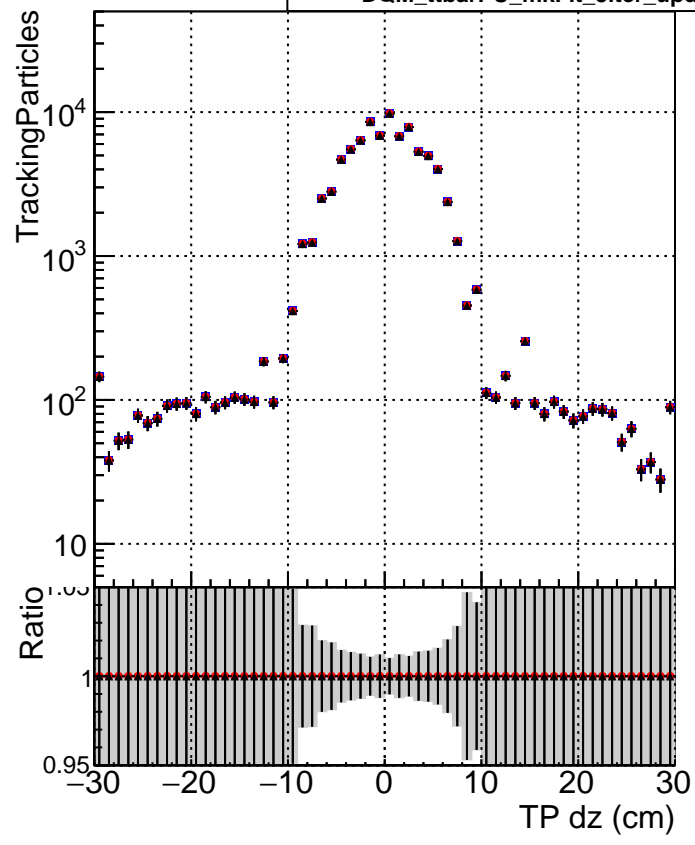

**N of simulated tracks vs dxy**

**N of associated tracks (simToReco) vs dxy**

**N of simulated track**

- DQM\_ttbarPU\_mkFit\_5iter
- DQM\_ttbarPU\_mkFit\_5iter\_updatedPR111\_update
- ▲ DQM\_ttbarPU\_mkFit\_5iter\_updatedPR111\_update\_fixPropagation