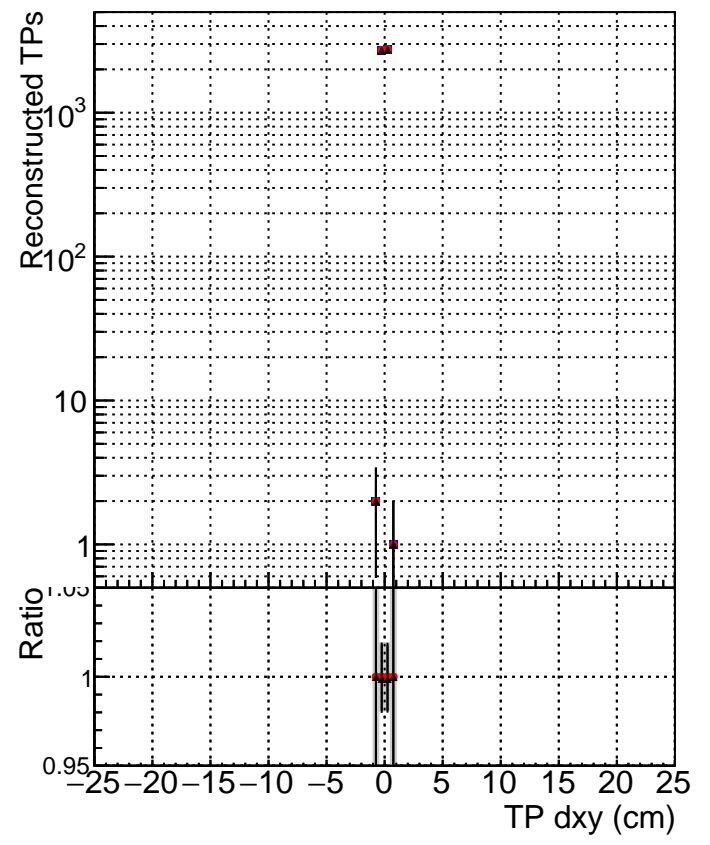

**N of simulated tracks vs dxy**

**N of associated tracks (simToReco) vs dxy**

**N of simulated track**

- DQM\_ttbarPU\_mkFit\_5iter
- DQM\_ttbarPU\_mkFit\_5iter\_updatedPR111\_update
- ▲ DQM\_ttbarPU\_mkFit\_5iter\_updatedPR111\_update\_fixPropagation