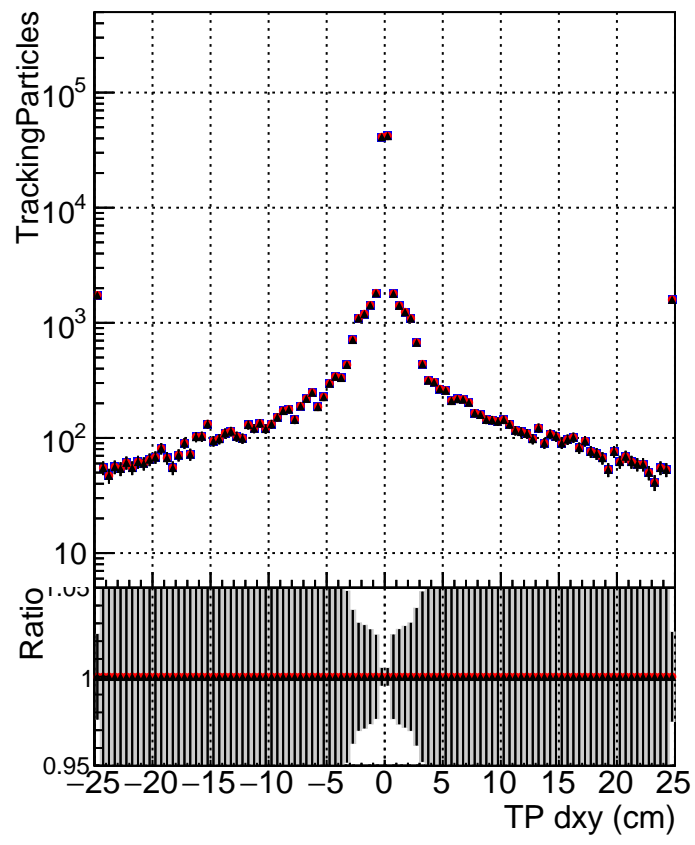

**N of simulated tracks vs dxy**

**N of associated tracks (simToReco) vs dxy**

**N of simulated track**

- DQM\_ttbarPU\_mkFit\_5iter
- DQM\_ttbarPU\_mkFit\_5iter\_updatedPR111\_update
- ▲ DQM\_ttbarPU\_mkFit\_5iter\_updatedPR111\_update\_fixPropagation