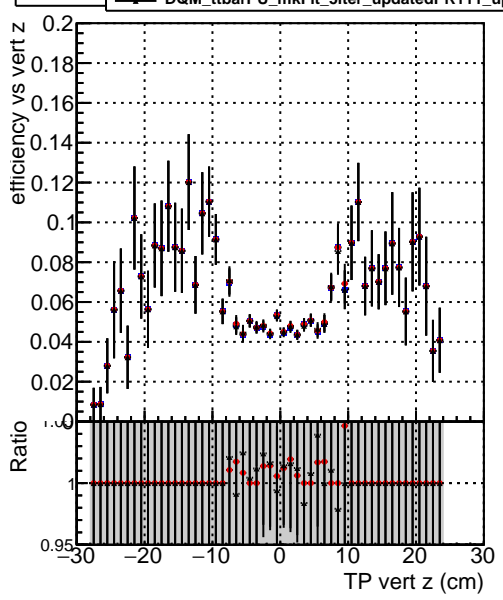

Efficiency vs vertpos

Efficiency vs vert z

Efficiency vs. sim PV z

- DQM\_ttbarPU\_mkFit\_5iter
- DQM\_ttbarPU\_mkFit\_5iter\_updatedPR111\_update
- DQM\_ttbarPU\_mkFit\_5iter\_updatedPR111\_update\_fixPropagation