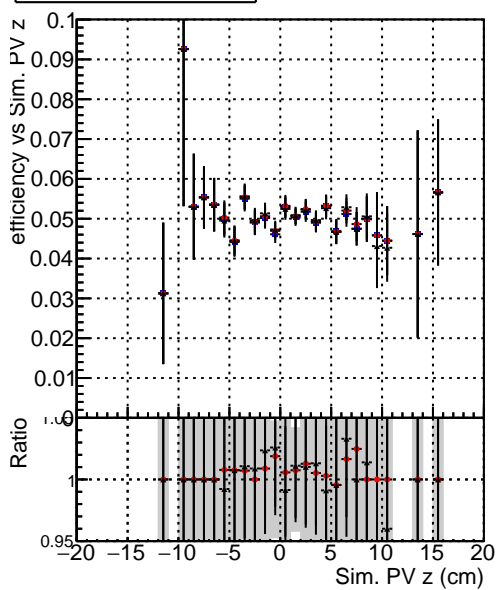

Efficiency vs vertpos

Efficiency vs vert z

Efficiency vs. sim PV z

- DQM\_ttbarPU\_mkFit\_5iter
- DQM\_ttbarPU\_mkFit\_5iter\_updatedPR111\_update
- DQM\_ttbarPU\_mkFit\_5iter\_updatedPR111\_update\_fixPropagation