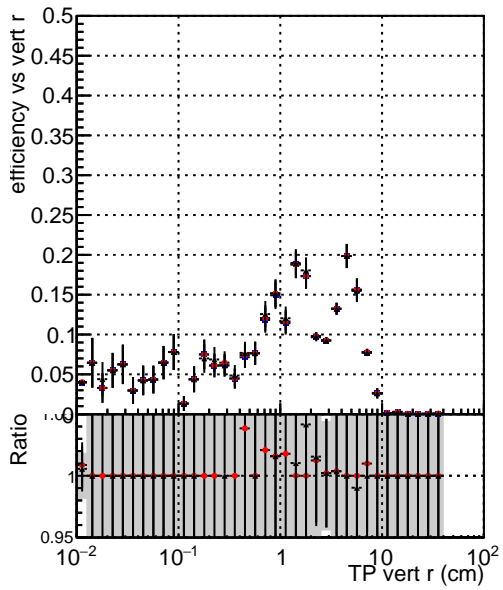

Efficiency vs vertpos

Efficiency vs vert z

Efficiency vs. sim PV z

- DQM\_ttbarPU\_mkFit\_5iter
- DQM\_ttbarPU\_mkFit\_5iter\_updatedPR111\_update
- DQM\_ttbarPU\_mkFit\_5iter\_updatedPR111\_update\_fixPropagation