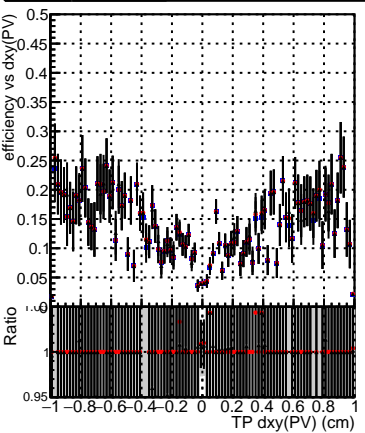

Efficiency vs Dxy(PV)

Legend:  
- DQM\_ttbarPU\_mkFit\_5iter  
- DQM\_ttbarPU\_mkFit\_5iter\_updatedPR111\_update  
- DQM\_ttbarPU\_mkFit\_5iter\_updatedPR111\_update\_fixPropagation

Efficiency vs Dz(PV)

Efficiency vs Dz(PV)