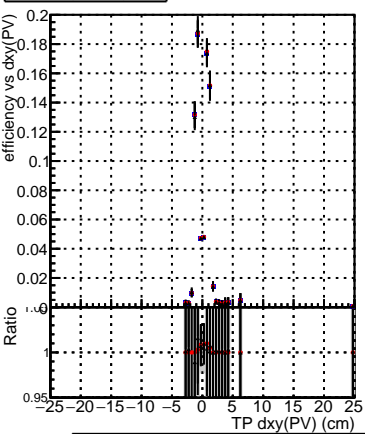

Efficiency vs Dxy(PV)

Legend:  
- DQM\_ttbarPU\_mkFit\_5iter  
- DQM\_ttbarPU\_mkFit\_5iter\_updatedPR111\_update  
- DQM\_ttbarPU\_mkFit\_5iter\_updatedPR111\_update\_fixPropagation

Efficiency vs Dz(PV)

Efficiency vs Dz(PV)