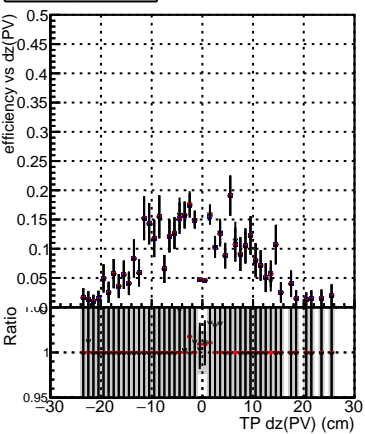

Efficiency vs Dxy(PV)

Legend:  
- DQM\_ttbarPU\_mkFit\_5iter  
- DQM\_ttbarPU\_mkFit\_5iter\_updatedPR111\_update  
- DQM\_ttbarPU\_mkFit\_5iter\_updatedPR111\_update\_fixPropagation

Efficiency vs Dz(PV)

Efficiency vs Dz(PV)