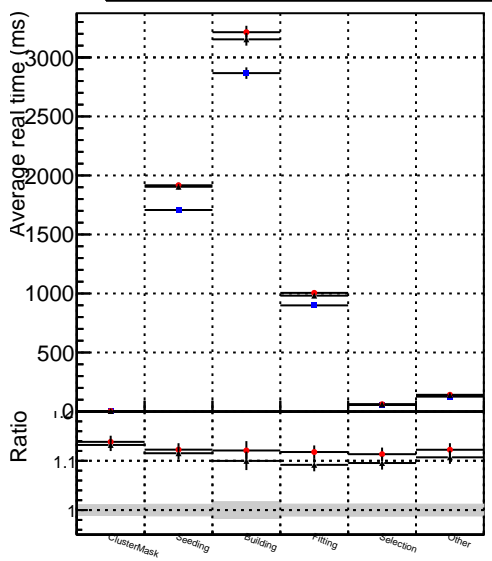

Average real time / event

● DQM_ttbarPU_mkFit_5iter
● DQM_ttbarPU_mkFit_5iter_updatedPR111_update
● DQM_ttbarPU_mkFit_5iter_updatedPR111_update_fixPropagation

Average

Average real time / built track

Average real time / selected HP track by algoMask