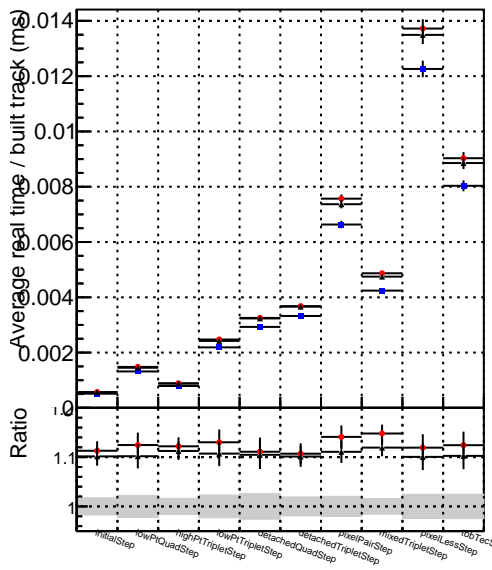

Average real time / event

● DQM_ttbarPU_mkFit_5iter
● DQM_ttbarPU_mkFit_5iter_updatedPR111_update
● DQM_ttbarPU_mkFit_5iter_updatedPR111_update_fixPropagation

Average

Average real time / built track

Average real time / selected HP track by algoMask