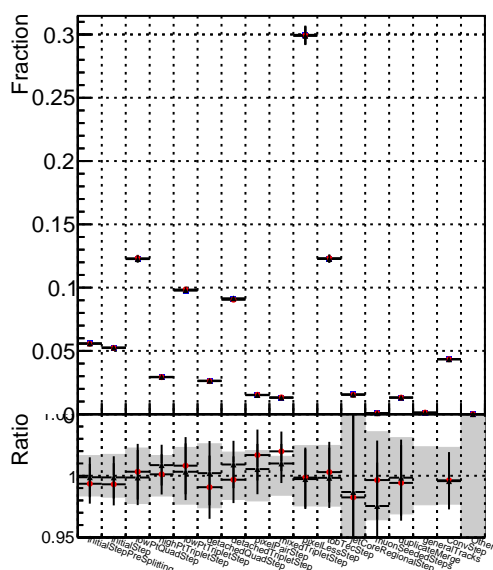

Average real time / event

● DQM_ttbarPU_mkFit_5iter
● DQM_ttbarPU_mkFit_5iter_updatedPR111_update
● DQM_ttbarPU_mkFit_5iter_updatedPR111_update_fixPropagation

Average

Average real time / built track

Average real time / selected HP track by algoMask