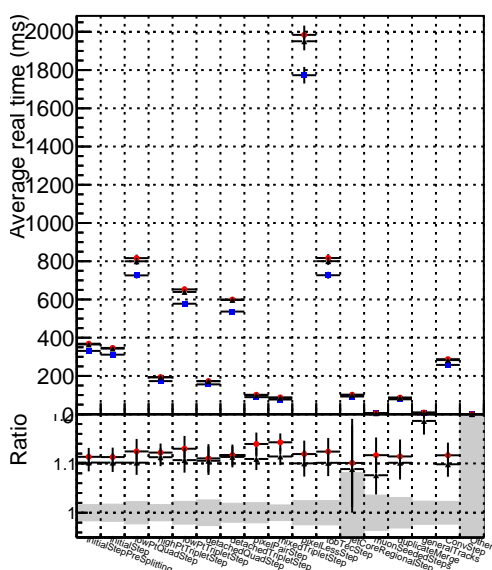

Average real time / event

● DQM_ttbarPU_mkFit_5iter
● DQM_ttbarPU_mkFit_5iter_updatedPR111_update
● DQM_ttbarPU_mkFit_5iter_updatedPR111_update_fixPropagation

Average

Average real time / built track

Average real time / selected HP track by algoMask