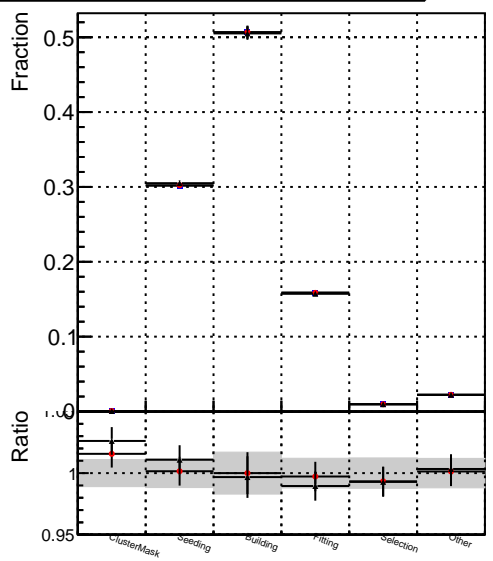

Average real time / event

● DQM_ttbarPU_mkFit_5iter
● DQM_ttbarPU_mkFit_5iter_updatedPR111_update
● DQM_ttbarPU_mkFit_5iter_updatedPR111_update_fixPropagation

Average

Average real time / built track

Average real time / selected HP track by algoMask