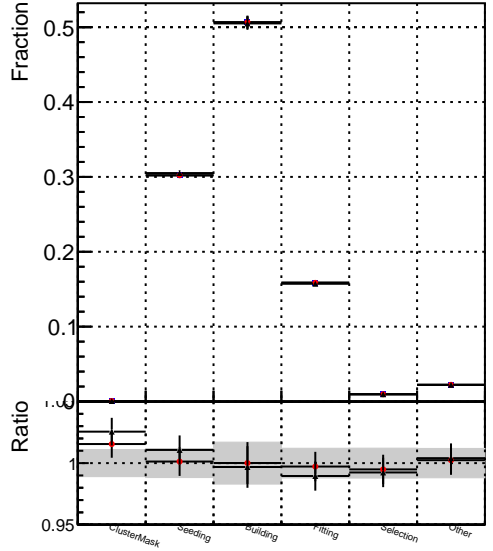

Average CPU time / event

Average CPU time / built track

Average CPU time / selected HP track by algoMask

Average CPU time / built track

Average CPU time / selected HP track by algoMask