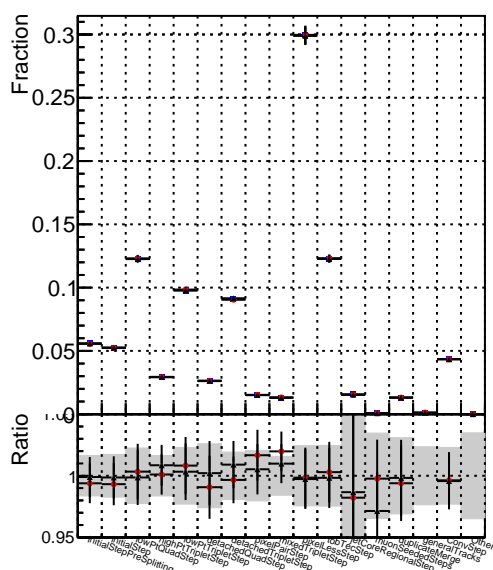

Average CPU time / event

Average CPU time / built track

Average CPU time / selected HP track by algoMask

Average CPU time / built track

Average CPU time / selected HP track by algoMask