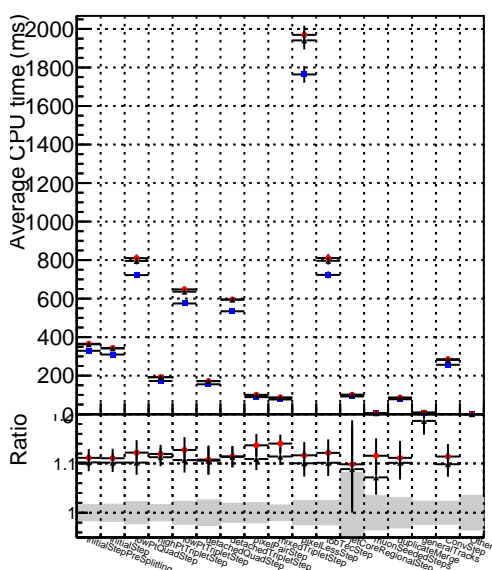

Average CPU time / event

Average CPU time / built track

Average CPU time / selected HP track by algoMask

Average CPU time / built track

Average CPU time / selected HP track by algoMask