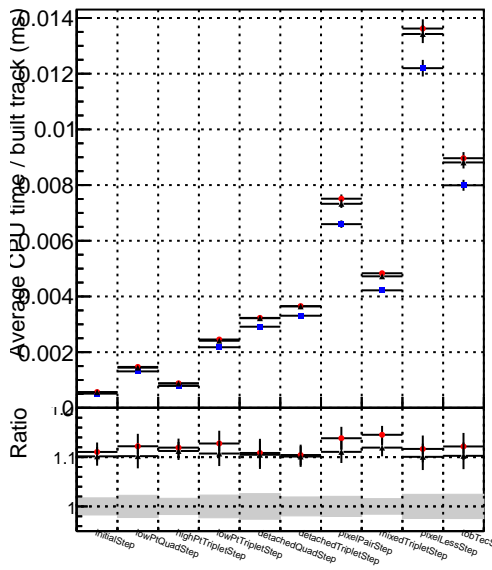

Average CPU time / event

Average CPU time / built track

Average CPU time / selected HP track by algoMask

Average CPU time / built track

Average CPU time / selected HP track by algoMask