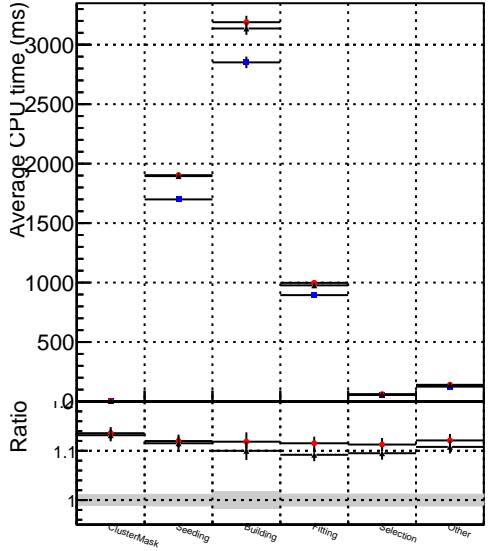

Average CPU time / event

Average CPU time / built track

Average CPU time / selected HP track by algoMask

Average CPU time / built track

Average CPU time / selected HP track by algoMask