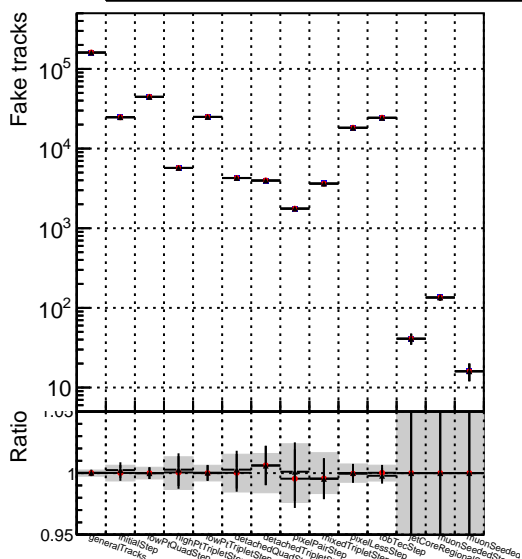

Number of tracks vs collection

Number of true tracks vs collection

- DQM_ttbarPU_mkFit_5iter
- DQM_ttbarPU_mkFit_5iter_updatedPR111_update
- DQM_ttbarPU_mkFit_5iter_updatedPR111_update_fixPropagation

Number

Number of pileup tracks vs collection