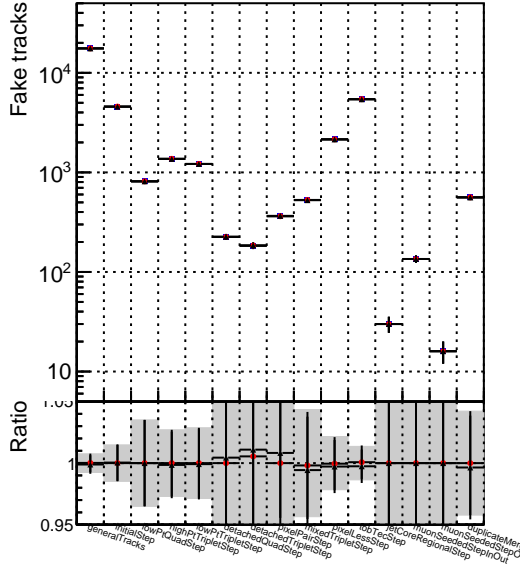

Number of tracks vs collection

Number of true tracks vs collection

—●— DQM\_ttbarPU\_mkFit\_5iter  
—●— DQM\_ttbarPU\_mkFit\_5iter\_updatedPR111\_update  
—●— DQM\_ttbarPU\_mkFit\_5iter\_updatedPR111\_update\_fixPropagation

Number of pileup tracks vs collection