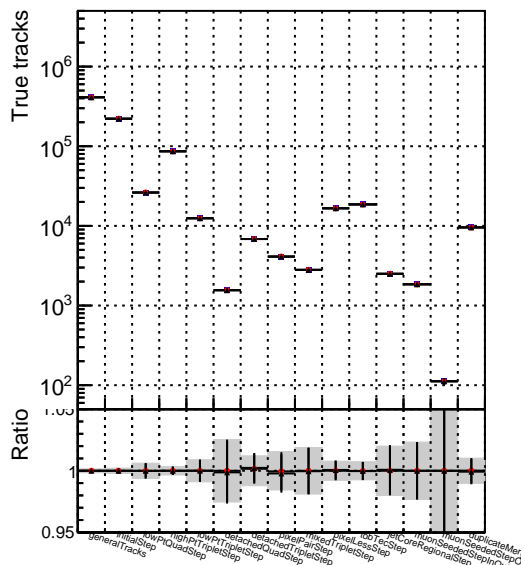

Number of tracks vs collection

Number of true tracks vs collection

—●— DQM\_ttbarPU\_mkFit\_5iter  
—●— DQM\_ttbarPU\_mkFit\_5iter\_updatedPR111\_update  
—●— DQM\_ttbarPU\_mkFit\_5iter\_updatedPR111\_update\_fixPropagation

Number of pileup tracks vs collection