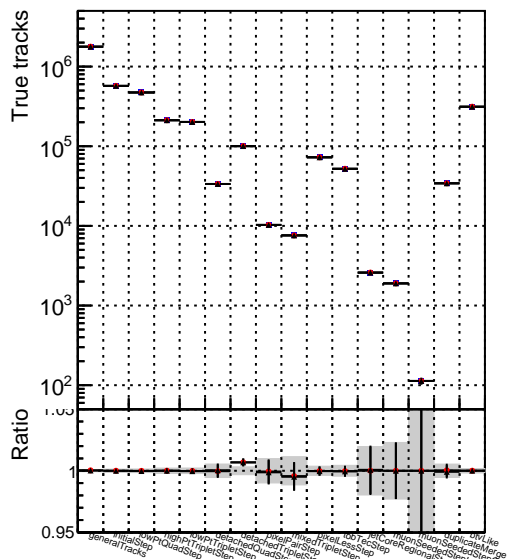

Number of tracks vs collection

Number of true tracks vs collection

—●— DQM_ttbarPU_mkFit_5iter
—●— DQM_ttbarPU_mkFit_5iter_updatedPR111_update
—●— DQM_ttbarPU_mkFit_5iter_updatedPR111_update_fixPropagation

Number

Number of pileup tracks vs collection