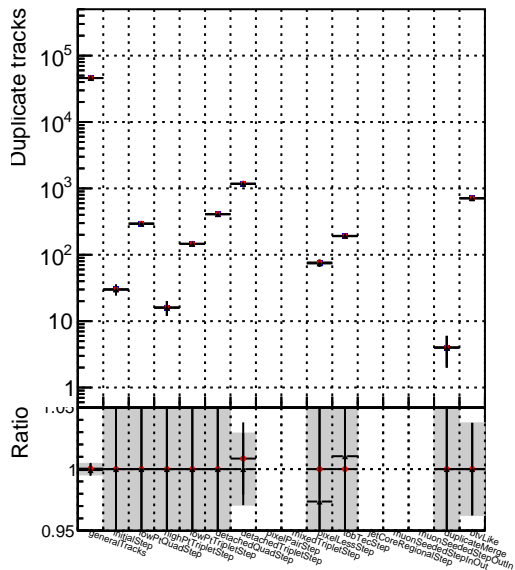

Number of tracks vs collection

Number of true tracks vs collection

—●— DQM_ttbarPU_mkFit_5iter
—●— DQM_ttbarPU_mkFit_5iter_updatedPR111_update
—●— DQM_ttbarPU_mkFit_5iter_updatedPR111_update_fixPropagation

Number

Number of pileup tracks vs collection