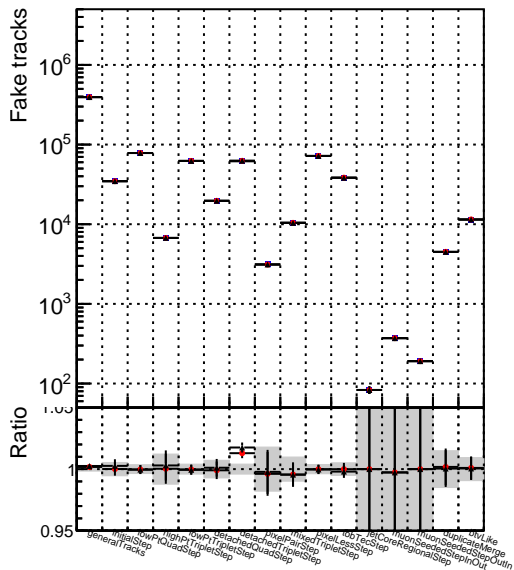

Number of tracks vs collection

Number of true tracks vs collection

—●— DQM_ttbarPU_mkFit_5iter
—●— DQM_ttbarPU_mkFit_5iter_updatedPR111_update
—●— DQM_ttbarPU_mkFit_5iter_updatedPR111_update_fixPropagation

Number

Number of pileup tracks vs collection