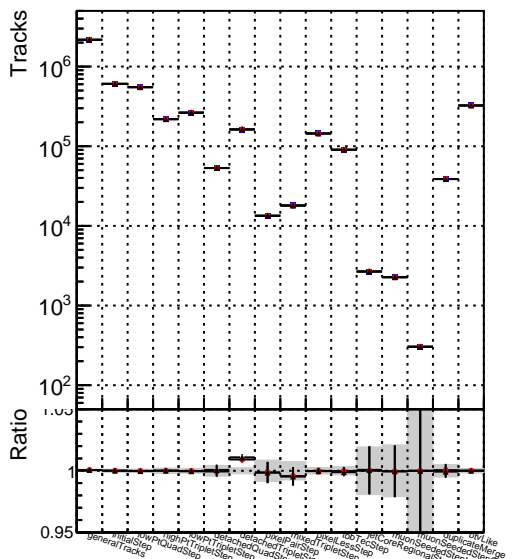

Number of tracks vs collection

Number of true tracks vs collection

—●— DQM_ttbarPU_mkFit_5iter
—●— DQM_ttbarPU_mkFit_5iter_updatedPR111_update
—●— DQM_ttbarPU_mkFit_5iter_updatedPR111_update_fixPropagation

Number

Number of pileup tracks vs collection