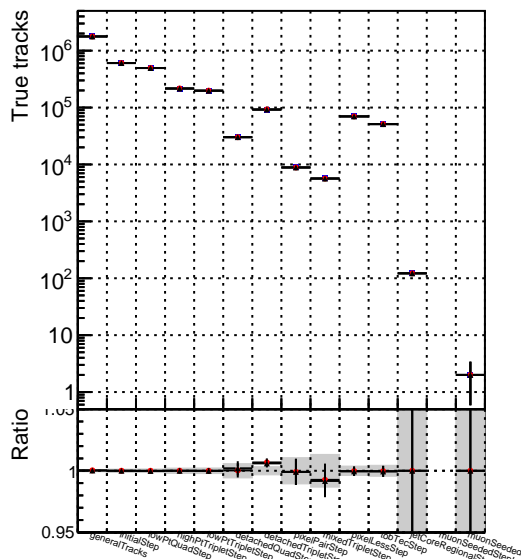

Number of tracks vs collection

Number of true tracks vs collection

—●— DQM_ttbarPU_mkFit_5iter
—●— DQM_ttbarPU_mkFit_5iter_updatedPR111_update
—●— DQM_ttbarPU_mkFit_5iter_updatedPR111_update_fixPropagation

Number

Number of pileup tracks vs collection