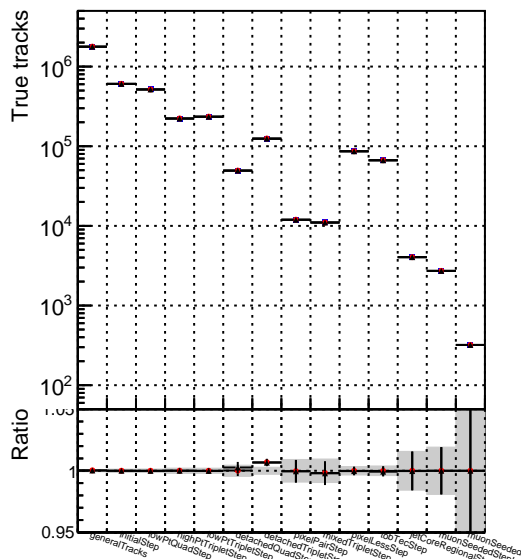

Number of tracks vs collection

Number of true tracks vs collection

—●— DQM_ttbarPU_mkFit_5iter
—●— DQM_ttbarPU_mkFit_5iter_updatedPR111_update
—●— DQM_ttbarPU_mkFit_5iter_updatedPR111_update_fixPropagation

Number

Number of pileup tracks vs collection