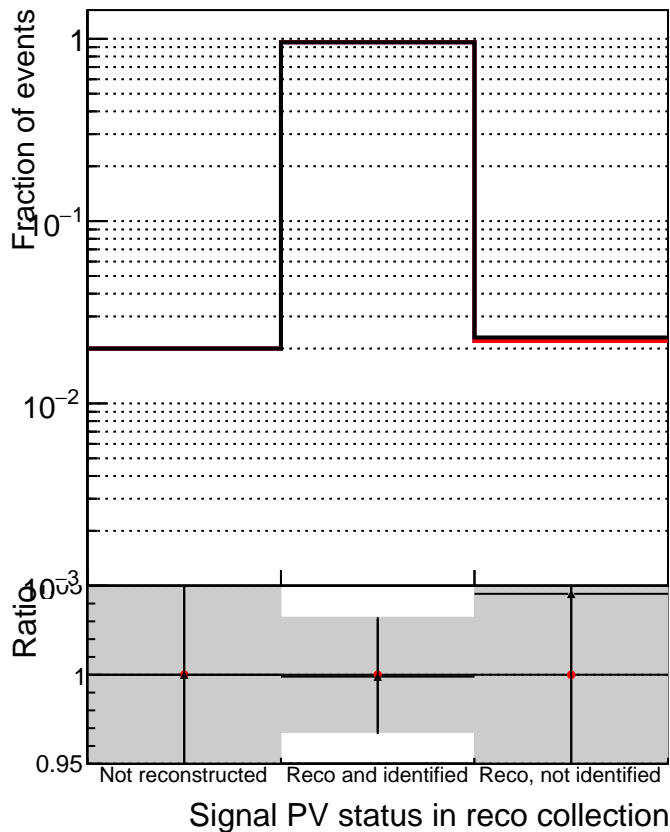

TruePVLocationIndexInRecoVertexCollectionCumulative

TruePVLocationIndexInRecoVertexCollection

—■ DQM\_ttbarPU\_mkFit\_5iter  
—● DQM\_ttbarPU\_mkFit\_5iter\_updatedPR111\_update  
—▲ DQM\_ttbarPU\_mkFit\_5iter\_updatedPR111\_update\_fixPropagation