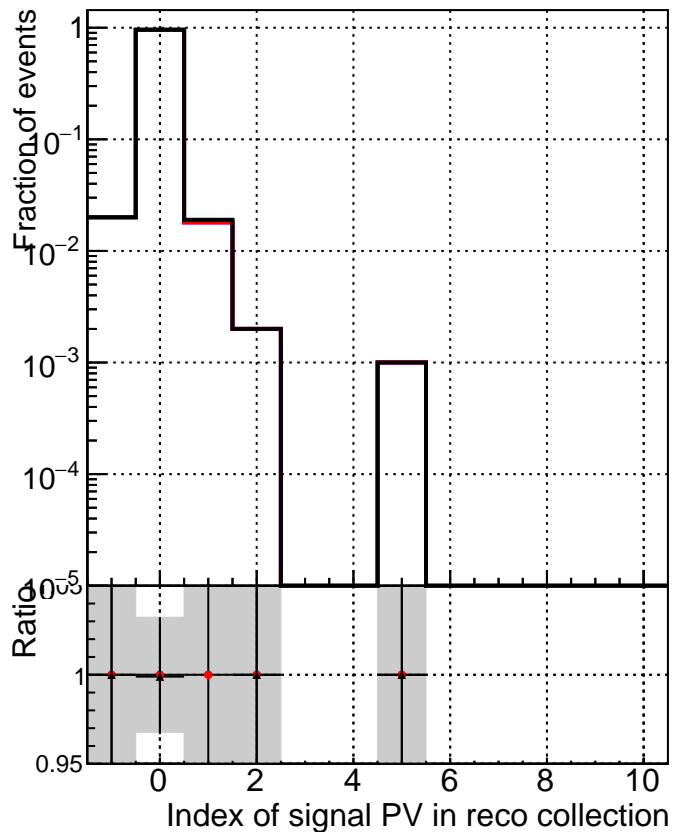

TruePVLocationIndexInRecoVertexCollectionCumulative

TruePVLocationIndexInRecoVertexCollection

—■ DQM\_ttbarPU\_mkFit\_5iter  
—● DQM\_ttbarPU\_mkFit\_5iter\_updatedPR111\_update  
—▲ DQM\_ttbarPU\_mkFit\_5iter\_updatedPR111\_update\_fixPropagation