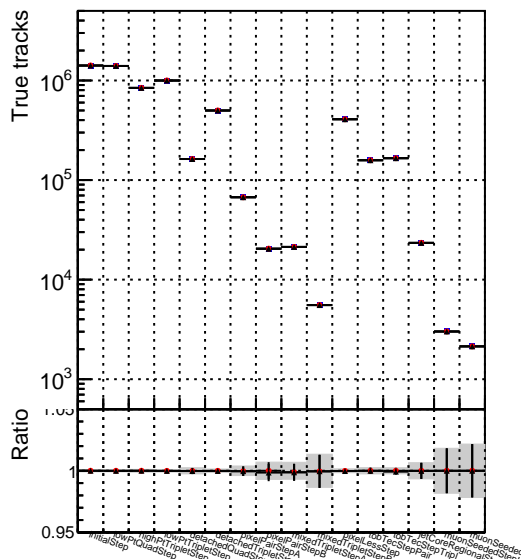

Number of tracks vs collection

Number of true tracks vs collection

- DQM_ttbarPU_mkFit_5iter
- DQM_ttbarPU_mkFit_5iter_updatedPR111_update
- DQM_ttbarPU_mkFit_5iter_updatedPR111_update_fixPropagation

Number

Number of pileup tracks vs collection