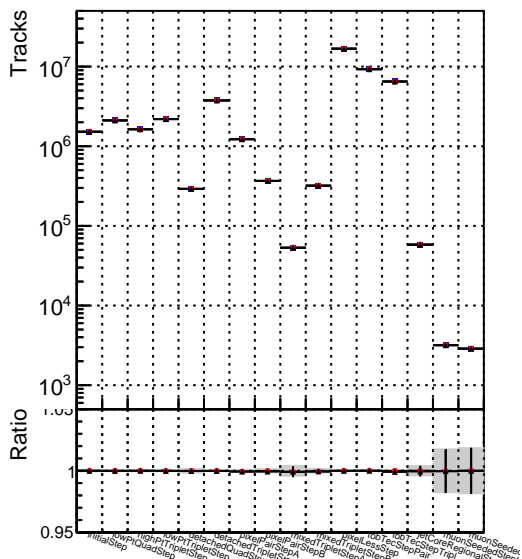

Number of tracks vs collection

Number of true tracks vs collection

- DQM_ttbarPU_mkFit_5iter
- DQM_ttbarPU_mkFit_5iter_updatedPR111_update
- DQM_ttbarPU_mkFit_5iter_updatedPR111_update_fixPropagation

Number

Number of pileup tracks vs collection