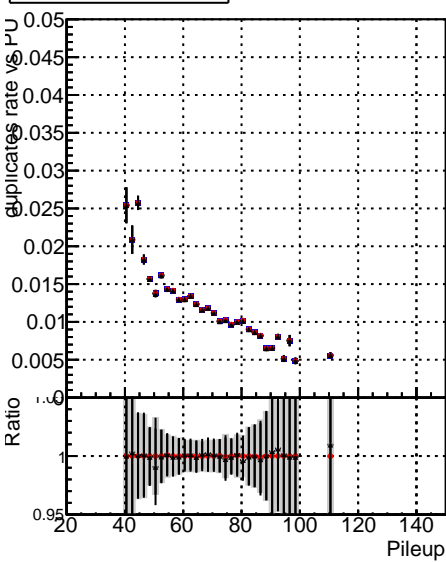

Fake rate vs dr**Duplicates Rate vs dr****Pileup rate vs dr**

—•— DQM_ttbarPU_mkFit_5iter
—•— DQM_ttbarPU_mkFit_5iter_updatedPR111_update
—•— DQM_ttbarPU_mkFit_5iter_updatedPR111_update_fixPropagation

Fake rate vs ΔR (track, jet)**Fake rate vs pu****Duplicates Rate vs pu****Pileup rate vs pu**