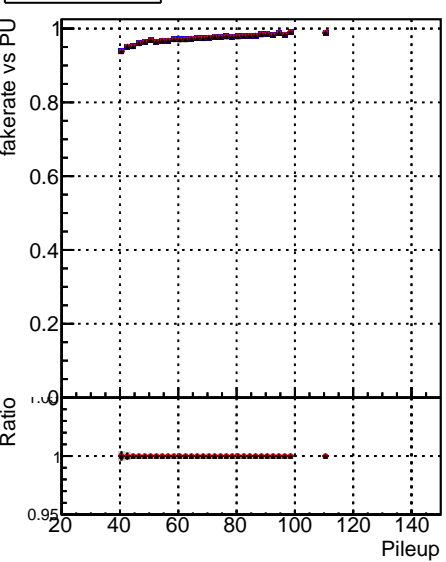

Fake rate vs dr**Duplicates Rate vs dr****Pileup rate vs dr**

—•— DQM_ttbarPU_mkFit_5iter
—•— DQM_ttbarPU_mkFit_5iter_updatedPR111_update
—•— DQM_ttbarPU_mkFit_5iter_updatedPR111_update_fixPropagation

Fake rate vs ΔR (track, jet)**Fake rate vs pu****Duplicates Rate vs pu****Pileup rate vs pu**