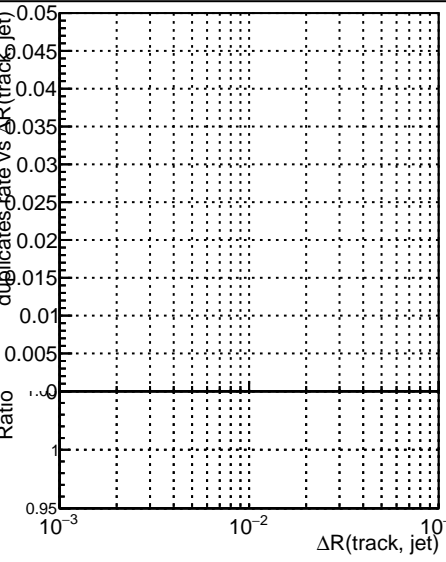

**Fake rate vs dr****Duplicates Rate vs dr****Pileup rate vs dr**

Legend for Fake rate vs  $\Delta R$  plots:

- DQM\_ttbarPU\_mkFit\_5iter
- DQM\_ttbarPU\_mkFit\_5iter\_updatedPR111\_update
- DQM\_ttbarPU\_mkFit\_5iter\_updatedPR111\_update\_fixPropagation

**Fake rate vs****Fake rate vs pu****Duplicates Rate vs pu****Pileup rate vs pu**