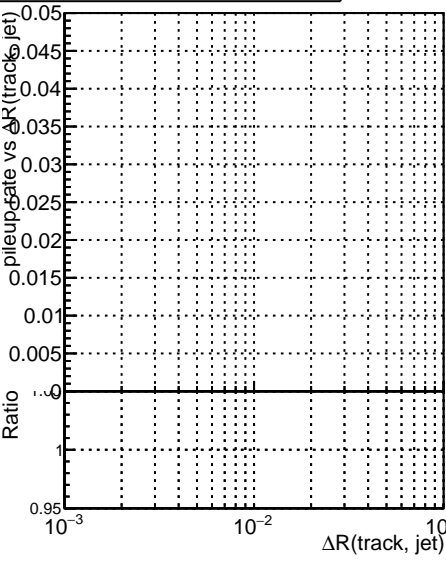

**Fake rate vs dr****Duplicates Rate vs dr****Pileup rate vs dr**

Legend for Fake rate vs  $\Delta R$  plots:

- DQM\_ttbarPU\_mkFit\_5iter
- DQM\_ttbarPU\_mkFit\_5iter\_updatedPR111\_update
- DQM\_ttbarPU\_mkFit\_5iter\_updatedPR111\_update\_fixPropagation

**Fake rate vs****Fake rate vs pu****Duplicates Rate vs pu****Pileup rate vs pu**