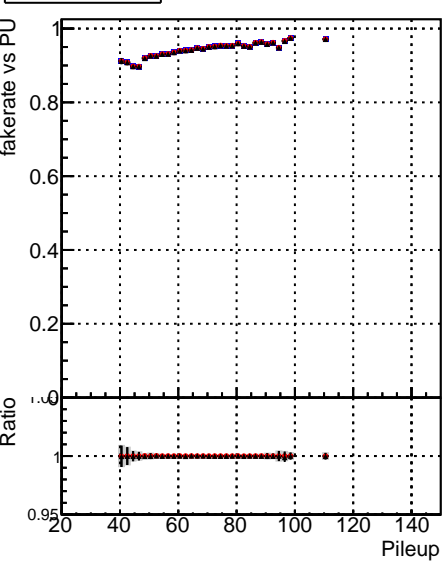

**Fake rate vs dr****Duplicates Rate vs dr****Pileup rate vs dr**

Legend for Fake rate vs  $\Delta R$  plots:

- DQM\_ttbarPU\_mkFit\_5iter
- DQM\_ttbarPU\_mkFit\_5iter\_updatedPR111\_update
- DQM\_ttbarPU\_mkFit\_5iter\_updatedPR111\_update\_fixPropagation

**Fake rate vs****Fake rate vs pu****Duplicates Rate vs pu****Pileup rate vs pu**