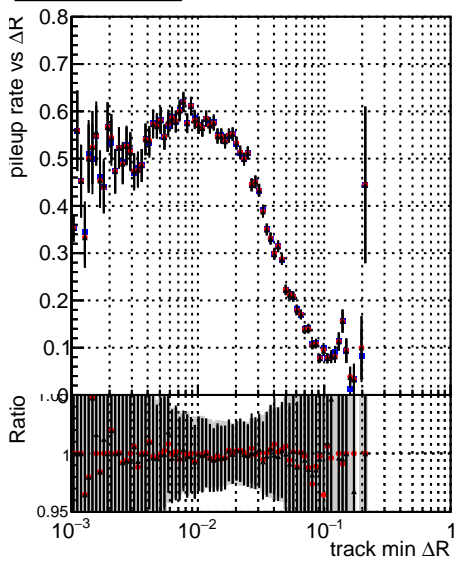

Fake rate vs dr**Duplicates Rate vs dr****Pileup rate vs dr****Fake rate vs**

Legend for the Fake rate vs ΔR plot:

- DQM_ttbarPU_mkFit_5iter
- DQM_ttbarPU_mkFit_5iter_updatedPR111_update
- DQM_ttbarPU_mkFit_5iter_updatedPR111_update_fixPropagation

Fake rate vs**Fake rate vs pu****Duplicates Rate vs pu****Pileup rate vs pu**