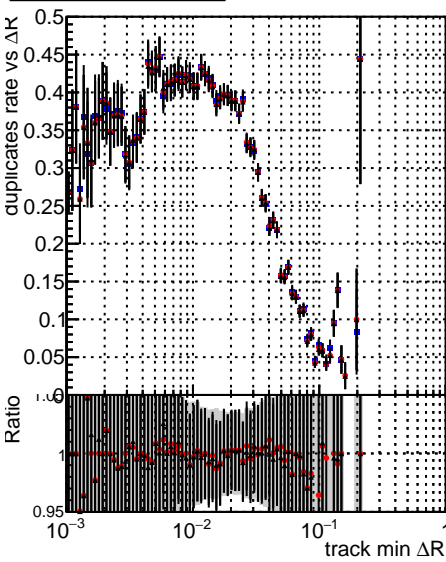

Fake rate vs dr**Duplicates Rate vs dr****Pileup rate vs dr****Fake rate vs**

Legend for the Fake rate vs ΔR plot:

- DQM_ttbarPU_mkFit_5iter
- DQM_ttbarPU_mkFit_5iter_updatedPR111_update
- DQM_ttbarPU_mkFit_5iter_updatedPR111_update_fixPropagation

Fake rate vs**Fake rate vs pu****Duplicates Rate vs pu****Pileup rate vs pu**