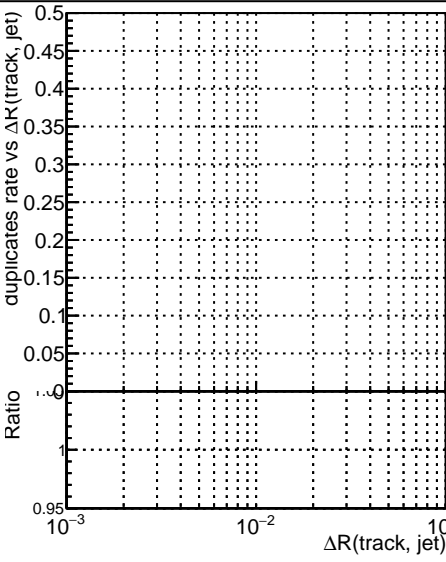

Fake rate vs dr**Duplicates Rate vs dr****Pileup rate vs dr****Fake rate vs**

Legend for the Fake rate vs ΔR plot:

- DQM_ttbarPU_mkFit_5iter
- DQM_ttbarPU_mkFit_5iter_updatedPR111_update
- DQM_ttbarPU_mkFit_5iter_updatedPR111_update_fixPropagation

Fake rate vs**Fake rate vs pu****Duplicates Rate vs pu****Pileup rate vs pu**