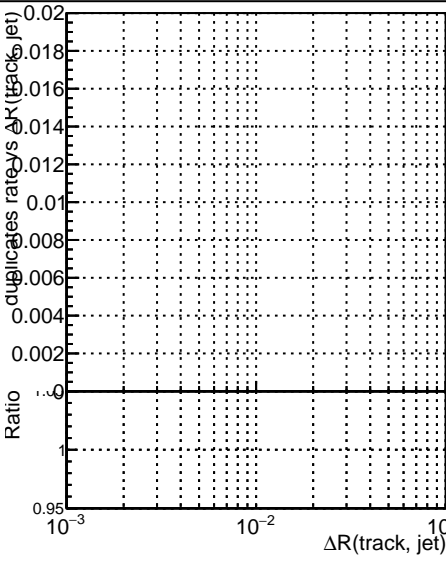

Fake rate vs dr**Duplicates Rate vs dr****Pileup rate vs dr**

—•— DQM_ttbarPU_mkFit_5iter
—•— DQM_ttbarPU_mkFit_5iter_updatedPR111_update
—•— DQM_ttbarPU_mkFit_5iter_updatedPR111_update_fixPropagation

Fake rate vs ΔR (track, jet)**Fake rate vs pu****Duplicates Rate vs pu****Pileup rate vs pu**