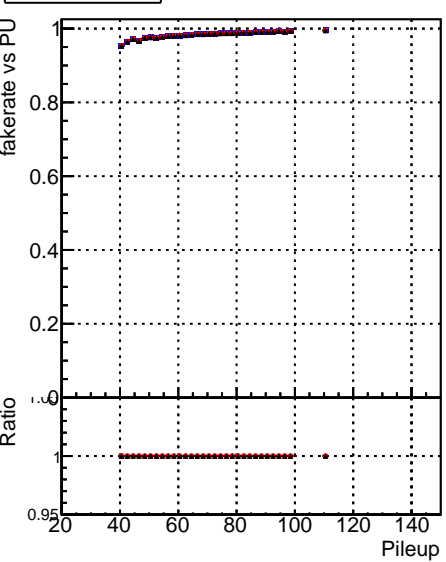

Fake rate vs dr**Duplicates Rate vs dr****Pileup rate vs dr**

—•— DQM_ttbarPU_mkFit_5iter
—•— DQM_ttbarPU_mkFit_5iter_updatedPR111_update
—•— DQM_ttbarPU_mkFit_5iter_updatedPR111_update_fixPropagation

Fake rate vs ΔR (track, jet)**Fake rate vs pu****Duplicates Rate vs pu****Pileup rate vs pu**