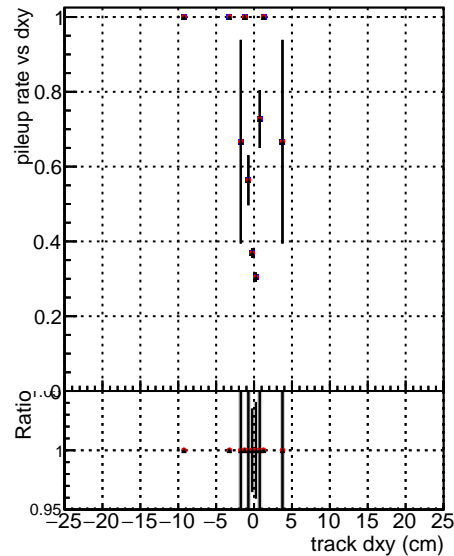

Fake rate vs dxy**Duplicates Rate vs Dxy****Pileup rate vs dxy**

— DGM ttbarPU mkFit 5iter updated PR111 update
— DGM ttbarPU mkFit 5iter updated PR111 update fixPropagation

Fake rate vs dz**Duplicates rate vs dz****Pileup rate vs dz**