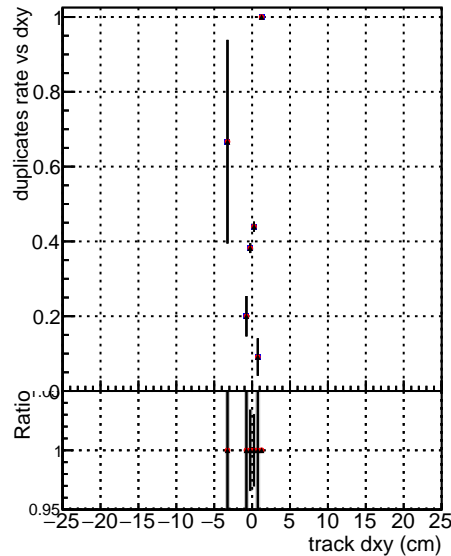

Fake rate vs dxy**Duplicates Rate vs Dxy****Pileup rate vs dxy**

— DGM ttbarPU mkFit 5iter updated PR111 update
— DGM ttbarPU mkFit 5iter updated PR111 update fixPropagation

Fake rate vs dz**Duplicates rate vs dz****Pileup rate vs dz**