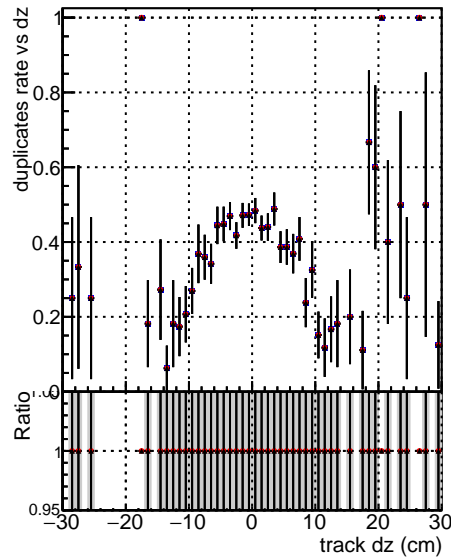

Fake rate vs dxy**Duplicates Rate vs Dxy****Pileup rate vs dxy**

— DGM ttbarPU mkFit 5iter updated PR111 update
— DGM ttbarPU mkFit 5iter updated PR111 update fixPropagation

Fake rate vs dz**Duplicates rate vs dz****Pileup rate vs dz**