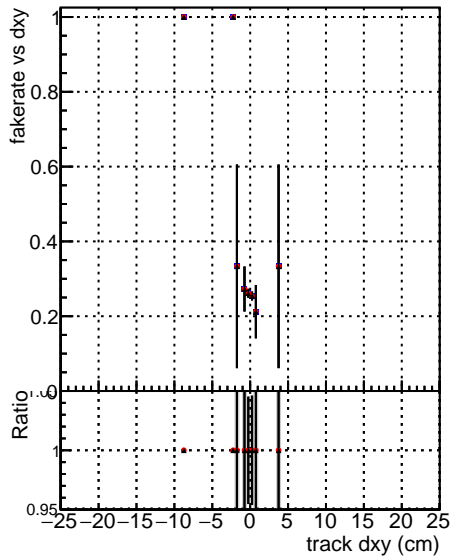

Fake rate vs dxy**Duplicates Rate vs Dxy****Pileup rate vs dxy**

— DGM ttbarPU mkFit 5iter updated PR111 update
— DGM ttbarPU mkFit 5iter updated PR111 update fixPropagation

Fake rate vs dz**Duplicates rate vs dz****Pileup rate vs dz**