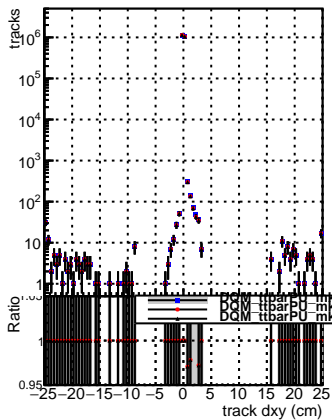

N of reco track vs dxy

N of associated (recoToSim) tracks vs dxy

N of associated (recoToSim) looper tracks vs dxy

N of reco track vs dz

N of associated (recoToSim) tracks vs dz

N of associated (recoToSim) looper tracks vs dz