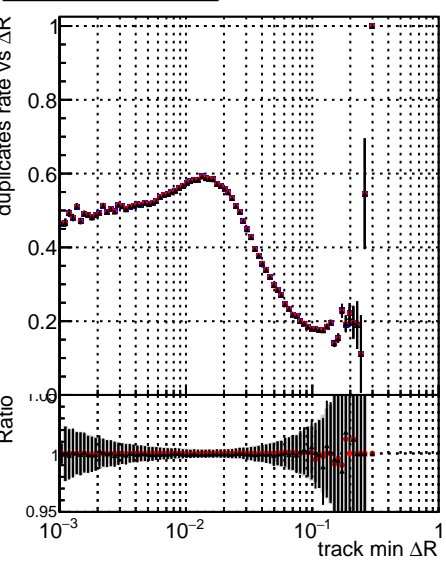

Fake rate vs dr**Duplicates Rate vs dr****Pileup rate vs dr****Fake rate vs ΔR (track, jet)****Duplicates Rate vs ΔR (track, jet)****Pileup rate vs ΔR (track, jet)****Fake rate vs pu****Duplicates Rate vs pu****Pileup rate vs pu**

—•— DQM_ttbarPU_mkFit_5iter
—•— DQM_ttbarPU_mkFit_5iter_updatedPR111_update
—•— DQM_ttbarPU_mkFit_5iter_updatedPR111_update_fixPropagation