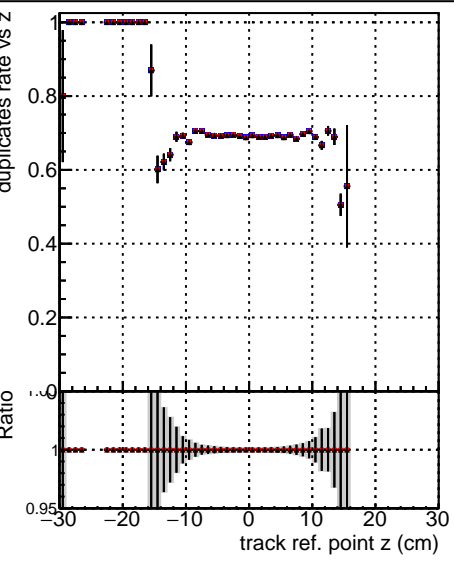

**Fake rate vs vertpos****Duplicates Rate vs vertpos****Pileup rate vs vertpos**

■ DQM\_ttbarPU\_mkFit\_5iter  
● DQM\_ttbarPU\_mkFit\_5iter\_updatedPR111\_update  
— DQM\_ttbarPU\_mkFit\_5iter\_updatedPR111\_update\_fixPropagation

**Fake rate vs v****Duplicates Rate vs v****Pileup rate vs v****Fake rate vs. sim PV z****Duplicates Rate vs sim PV z****Pileup rate vs. sim PV z**