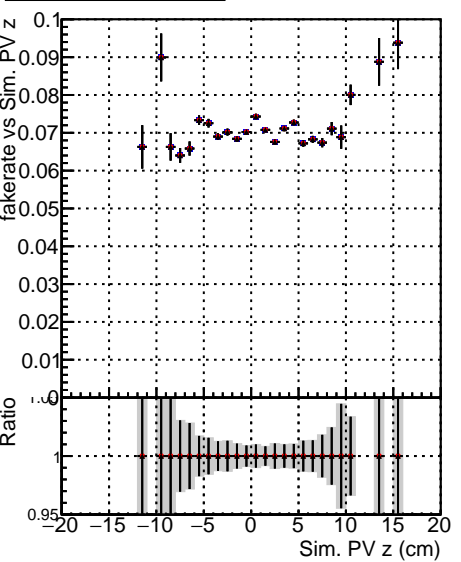

**Fake rate vs vertpos****Duplicates Rate vs vertpos****Pileup rate vs vertpos**

■ DQM\_ttbarPU\_mkFit\_5iter  
● DQM\_ttbarPU\_mkFit\_5iter\_updatedPR111\_update  
— DQM\_ttbarPU\_mkFit\_5iter\_updatedPR111\_update\_fixPropagation

**Fake rate vs v****Duplicates Rate vs v****Pileup rate vs v****Fake rate vs. sim PV z****Duplicates Rate vs sim PV z****Pileup rate vs. sim PV z**