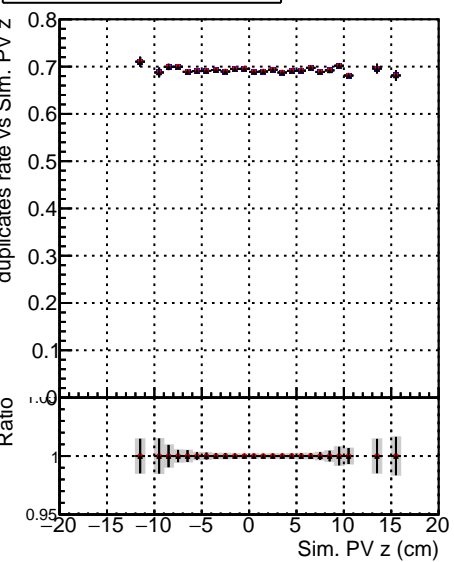

**Fake rate vs vertpos****Duplicates Rate vs vertpos****Pileup rate vs vertpos**

■ DQM\_ttbarPU\_mkFit\_5iter  
● DQM\_ttbarPU\_mkFit\_5iter\_updatedPR111\_update  
— DQM\_ttbarPU\_mkFit\_5iter\_updatedPR111\_update\_fixPropagation

**Fake rate vs v****Duplicates Rate vs v****Pileup rate vs v****Fake rate vs. sim PV z****Duplicates Rate vs sim PV z****Pileup rate vs. sim PV z**