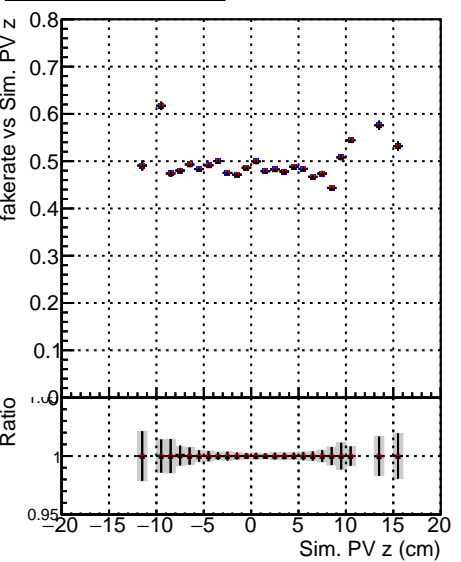

Fake rate vs vertpos**Duplicates Rate vs vertpos****Pileup rate vs vertpos**

—●— DQM_ttbarPU_mkFit_5iter
—●— DQM_ttbarPU_mkFit_5iter_updatedPR111_update
—●— DQM_ttbarPU_mkFit_5iter_updatedPR111_update_fixPropagation

Fake rate vs v**Fake rate vs. sim PV z****Duplicates Rate vs sim PV z****Pileup rate vs. sim PV z**