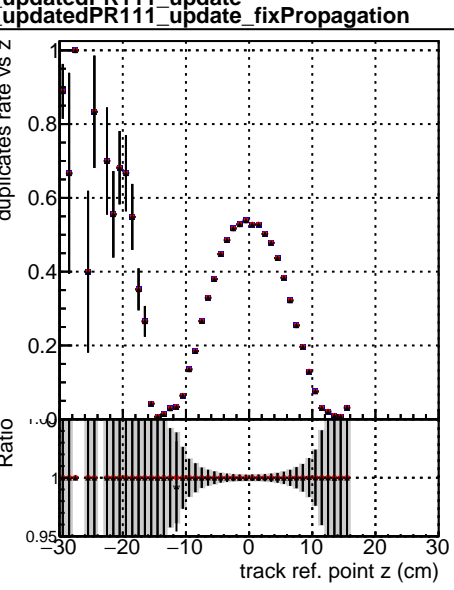

Fake rate vs vertpos**Duplicates Rate vs vertpos****Pileup rate vs vertpos**

—●— DQM_ttbarPU_mkFit_5iter
—●— DQM_ttbarPU_mkFit_5iter_updatedPR111_update
—●— DQM_ttbarPU_mkFit_5iter_updatedPR111_update_fixPropagation

Fake rate vs v**Fake rate vs. sim PV z****Duplicates Rate vs sim PV z****Pileup rate vs. sim PV z**