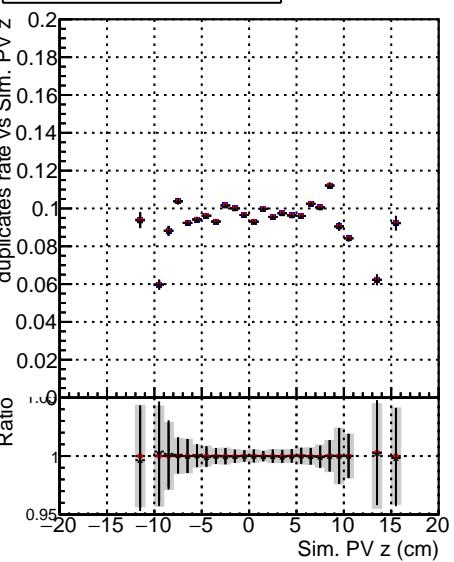

**Fake rate vs vertpos****Duplicates Rate vs vertpos****Pileup rate vs vertpos**

—•— DQM\_ttbarPU\_mkFit\_5iter  
—•— DQM\_ttbarPU\_mkFit\_5iter\_updatedPR111\_update  
—•— DQM\_ttbarPU\_mkFit\_5iter\_updatedPR111\_update\_fixPropagation

**Fake rate vs v****Fake rate vs. sim PV z****Duplicates Rate vs sim PV z****Pileup rate vs. sim PV z**