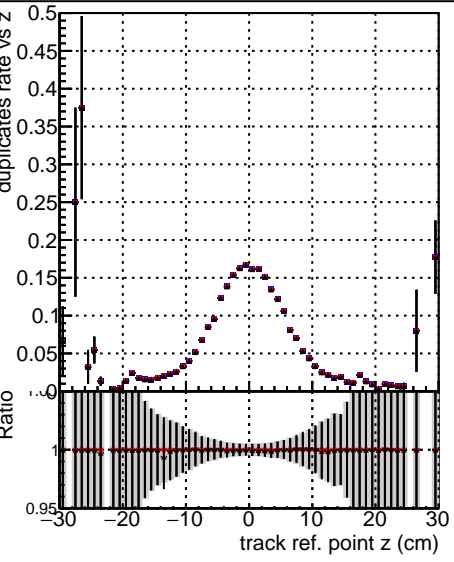

**Fake rate vs vertpos****Duplicates Rate vs vertpos****Pileup rate vs vertpos**

—•— DQM\_ttbarPU\_mkFit\_5iter  
—•— DQM\_ttbarPU\_mkFit\_5iter\_updatedPR111\_update  
—•— DQM\_ttbarPU\_mkFit\_5iter\_updatedPR111\_update\_fixPropagation

**Fake rate vs v****Fake rate vs. sim PV z****Duplicates Rate vs sim PV z****Pileup rate vs. sim PV z**