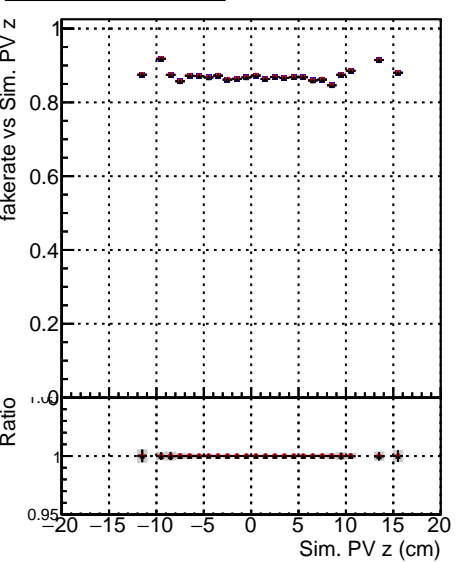

**Fake rate vs vertpos****Duplicates Rate vs vertpos****Pileup rate vs vertpos**

—•— DQM\_ttbarPU\_mkFit\_5iter  
—•— DQM\_ttbarPU\_mkFit\_5iter\_updatedPR111\_update  
—•— DQM\_ttbarPU\_mkFit\_5iter\_updatedPR111\_update\_fixPropagation

**Fake rate vs v****Fake rate vs. sim PV z****Duplicates Rate vs sim PV z****Pileup rate vs. sim PV z**