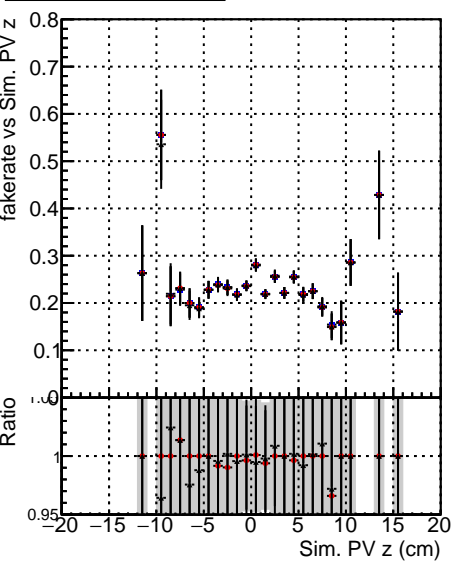

**Fake rate vs vertpos****Duplicates Rate vs vertpos****Pileup rate vs vertpos**

Legend for all plots:

- DQM\_ttbarPU\_mkFit\_5iter
- DQM\_ttbarPU\_mkFit\_5iter\_updatedPR111\_update
- DQM\_ttbarPU\_mkFit\_5iter\_updatedPR111\_update\_fixPropagation

**Fake rate vs v****Fake rate vs. sim PV z****Duplicates Rate vs sim PV z****Pileup rate vs. sim PV z**