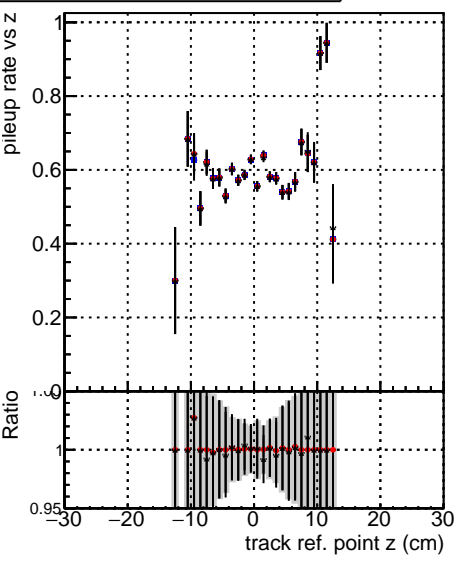

**Fake rate vs vertpos****Duplicates Rate vs vertpos****Pileup rate vs vertpos**

Legend for all plots:

- DQM\_ttbarPU\_mkFit\_5iter
- DQM\_ttbarPU\_mkFit\_5iter\_updatedPR111\_update
- DQM\_ttbarPU\_mkFit\_5iter\_updatedPR111\_update\_fixPropagation

**Fake rate vs v****Fake rate vs. sim PV z****Duplicates Rate vs sim PV z****Pileup rate vs. sim PV z**