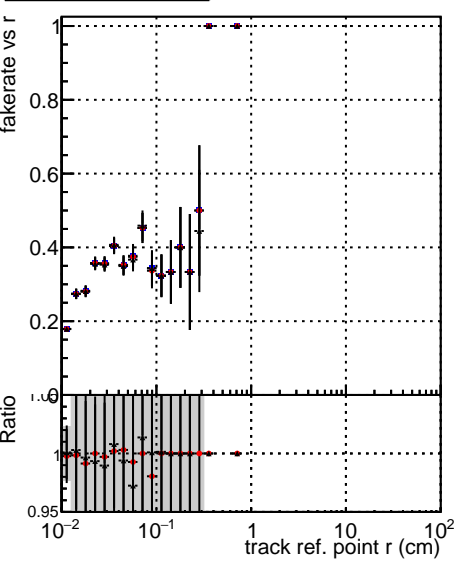

**Fake rate vs vertpos****Duplicates Rate vs vertpos****Pileup rate vs vertpos**

Legend for all plots:

- DQM\_ttbarPU\_mkFit\_5iter
- DQM\_ttbarPU\_mkFit\_5iter\_updatedPR111\_update
- DQM\_ttbarPU\_mkFit\_5iter\_updatedPR111\_update\_fixPropagation

**Fake rate vs v****Fake rate vs. sim PV z****Duplicates Rate vs sim PV z****Pileup rate vs. sim PV z**