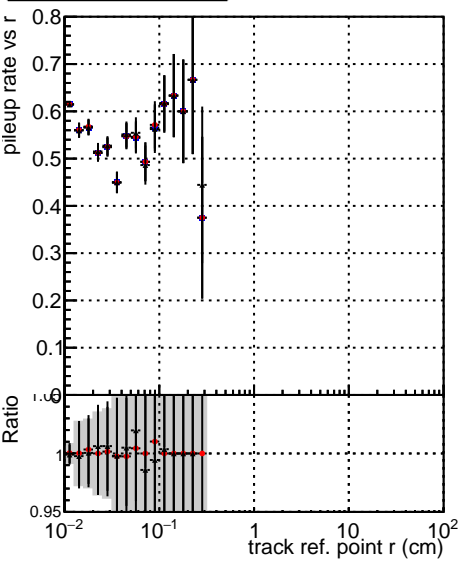

**Fake rate vs vertpos****Duplicates Rate vs vertpos****Pileup rate vs vertpos**

Legend for all plots:

- DQM\_ttbarPU\_mkFit\_5iter
- DQM\_ttbarPU\_mkFit\_5iter\_updatedPR111\_update
- DQM\_ttbarPU\_mkFit\_5iter\_updatedPR111\_update\_fixPropagation

**Fake rate vs v****Fake rate vs. sim PV z****Duplicates Rate vs sim PV z****Pileup rate vs. sim PV z**