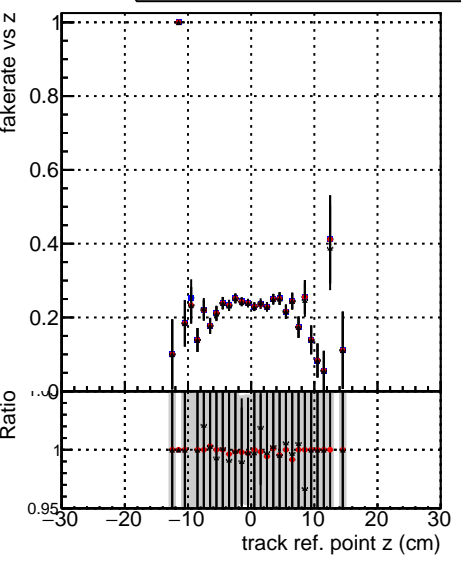

**Fake rate vs vertpos****Duplicates Rate vs vertpos****Pileup rate vs vertpos**

Legend for all plots:

- DQM\_ttbarPU\_mkFit\_5iter
- DQM\_ttbarPU\_mkFit\_5iter\_updatedPR111\_update
- DQM\_ttbarPU\_mkFit\_5iter\_updatedPR111\_update\_fixPropagation

**Fake rate vs v****Fake rate vs. sim PV z****Duplicates Rate vs sim PV z****Pileup rate vs. sim PV z**