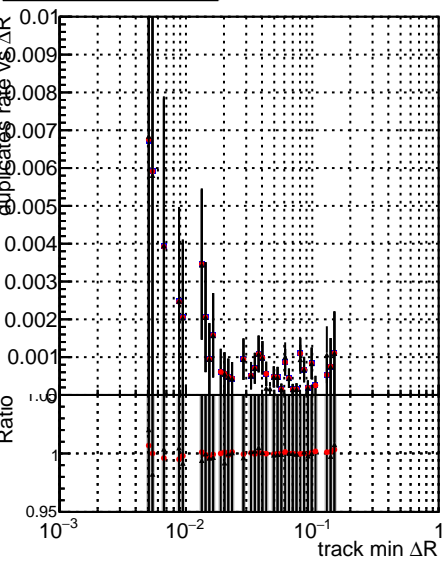

Fake rate vs dr**Duplicates Rate vs dr****Pileup rate vs dr****Fake rate vs****Duplicates Rate vs ΔR(track, jet)****Pileup rate vs ΔR(track, jet)**

—•— DQM_ttbarPU_mkFit_5iter
—•— DQM_ttbarPU_mkFit_5iter_updatedPR111_update
—•— DQM_ttbarPU_mkFit_5iter_updatedPR111_update_fixPropagation

Fake rate vs pu**Duplicates Rate vs pu****Pileup rate vs pu**