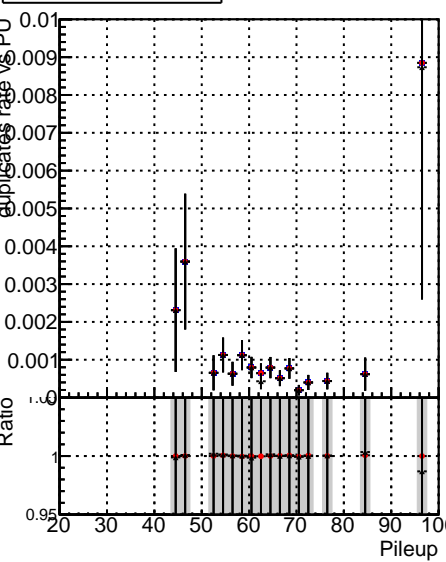

Fake rate vs dr**Duplicates Rate vs dr****Pileup rate vs dr****Fake rate vs****Duplicates Rate vs ΔR(track, jet)****Pileup rate vs ΔR(track, jet)**

—•— DQM_ttbarPU_mkFit_5iter
—•— DQM_ttbarPU_mkFit_5iter_updatedPR111_update
—•— DQM_ttbarPU_mkFit_5iter_updatedPR111_update_fixPropagation

Fake rate vs pu**Duplicates Rate vs pu****Pileup rate vs pu**