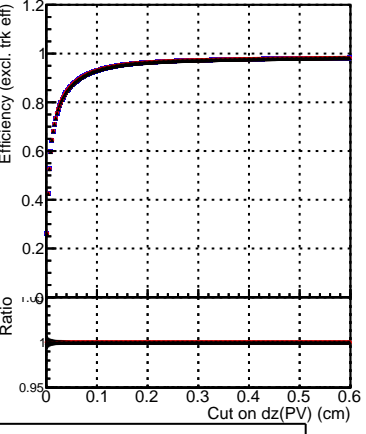

Efficiency vs. dz (PV)

Efficiency (tracking eff factorized out) vs. dz (PV)

—●— DQM_ttbarPU_mkFit_5iter
—●— DQM_ttbarPU_mkFit_5iter_updatedPR111_update
—●— DQM_ttbarPU_mkFit_5iter_updatedPR111_update_fixPropagation