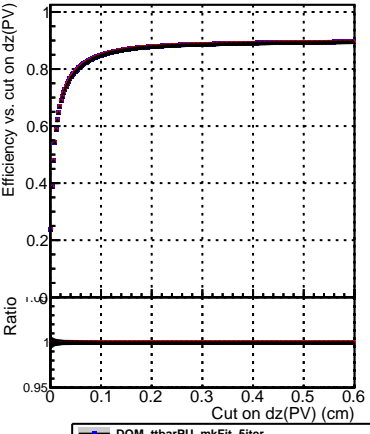

Efficiency vs. dz (PV)

Efficiency (tracking eff factorized out) vs. dz (PV)

—●— DQM_ttbarPU_mkFit_5iter
—●— DQM_ttbarPU_mkFit_5iter_updatedPR111_update
—●— DQM_ttbarPU_mkFit_5iter_updatedPR111_update_fixPropagation

Fake rate