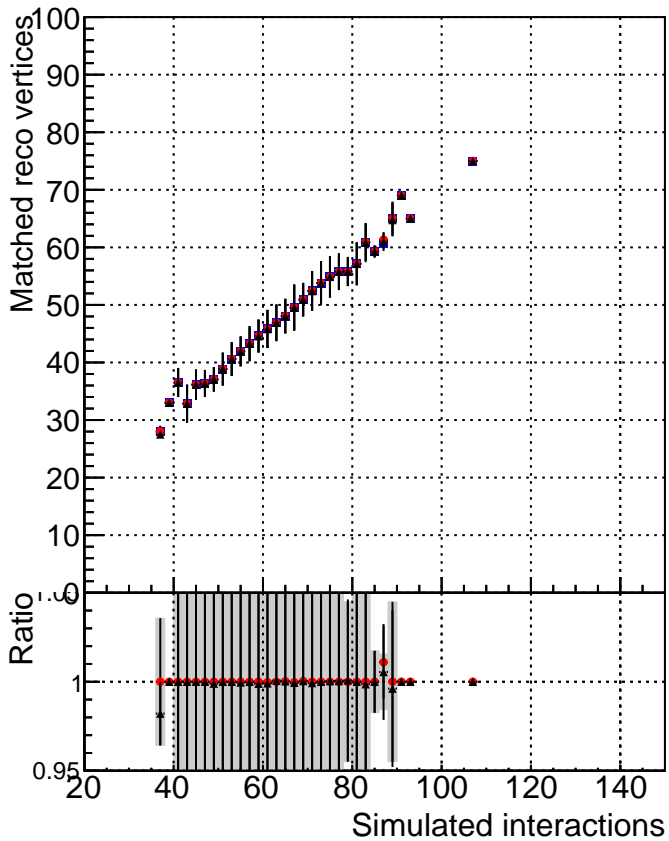

RecoVtx\_vs\_GenVtx

MatchedRecoVtx\_vs\_GenVtx

Merged vs Closest

■ DQM\_ttbarPU\_mkFit\_5iter  
● DQM\_ttbarPU\_mkFit\_5iter\_updatedPR111\_update  
▲ DQM\_ttbarPU\_mkFit\_5iter\_updatedPR111\_update\_fixPropagation