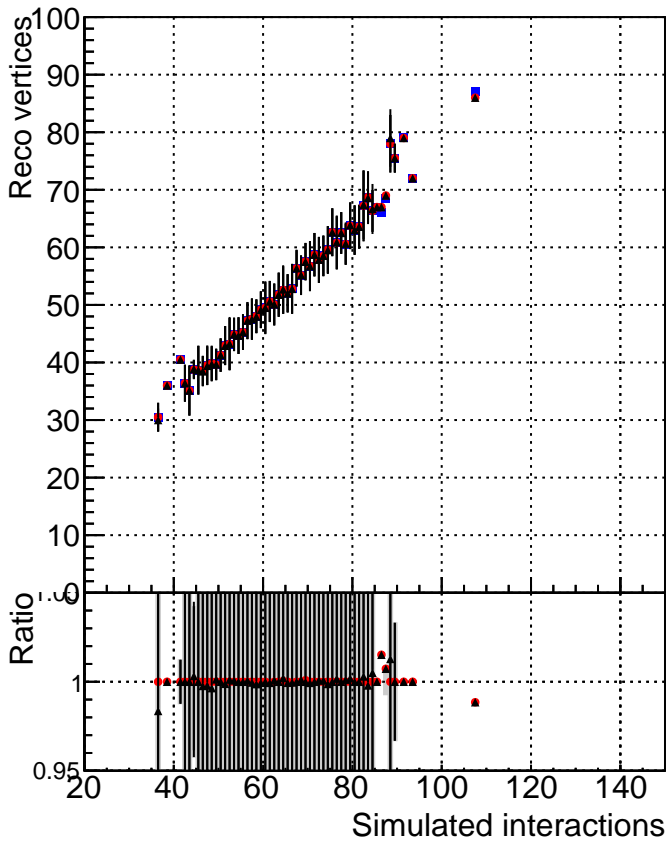

RecoVtx\_vs\_GenVtx

MatchedRecoVtx\_vs\_GenVtx

Merged vs Closest

■ DQM\_ttbarPU\_mkFit\_5iter  
● DQM\_ttbarPU\_mkFit\_5iter\_updatedPR111\_update  
▲ DQM\_ttbarPU\_mkFit\_5iter\_updatedPR111\_update\_fixPropagation