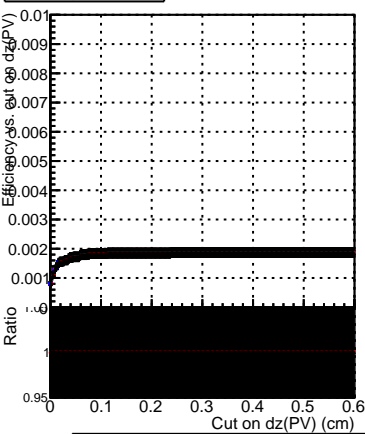

Efficiency vs. dz (PV)

Efficiency (tracking eff factorized out) vs. dz (PV)

Fake rate

Pileup rates vs. dz (PV)

- DQM_ttbarPU_mkFit_5iter
- DQM_ttbarPU_mkFit_5iter_updatedPR111_update
- DQM_ttbarPU_mkFit_5iter_updatedPR111_update_fixPropagation