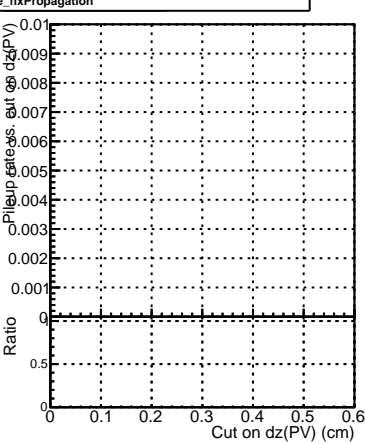

Efficiency vs. dz (PV)

Efficiency (tracking eff factorized out) vs. dz (PV)

Fake rate

Pileup rates vs. dz (PV)

- DQM_ttbarPU_mkFit_5iter
- DQM_ttbarPU_mkFit_5iter_updatedPR111_update
- DQM_ttbarPU_mkFit_5iter_updatedPR111_update_fixPropagation