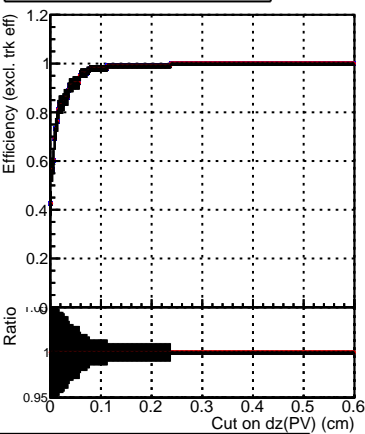

Efficiency vs. dz (PV)

Efficiency (tracking eff factorized out) vs. dz (PV)

Fake rate

Pileup rates vs. dz (PV)

- DQM_ttbarPU_mkFit_5iter
- DQM_ttbarPU_mkFit_5iter_updatedPR111_update
- DQM_ttbarPU_mkFit_5iter_updatedPR111_update_fixPropagation