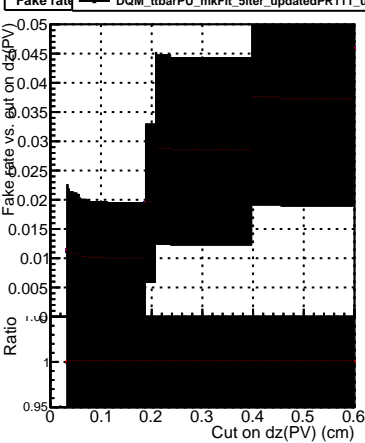

Efficiency vs. dz (PV)

Efficiency (tracking eff factorized out) vs. dz (PV)

Fake rate

Pileup rates vs. dz (PV)

- DQM_ttbarPU_mkFit_5iter
- DQM_ttbarPU_mkFit_5iter_updatedPR111_update
- DQM_ttbarPU_mkFit_5iter_updatedPR111_update_fixPropagation