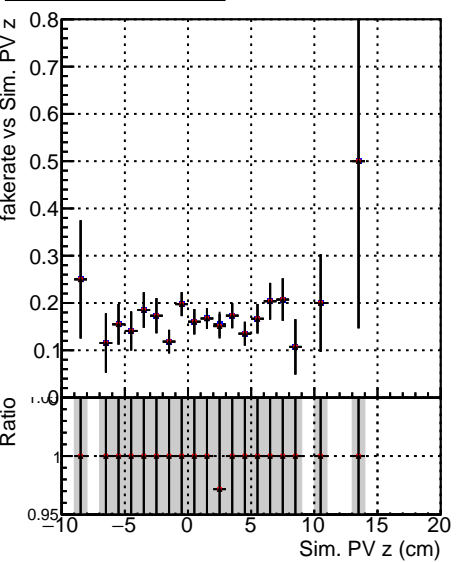

Fake rate vs vertpos**Duplicates Rate vs vertpos****Pileup rate vs vertpos**

—●— DQM_ttbarPU_mkFit_5iter
—●— DQM_ttbarPU_mkFit_5iter_updatedPR111_update
—●— DQM_ttbarPU_mkFit_5iter_updatedPR111_update_fixPropagation

Fake rate vs v**Fake rate vs. sim PV z****Duplicates Rate vs sim PV z****Pileup rate vs. sim PV z**