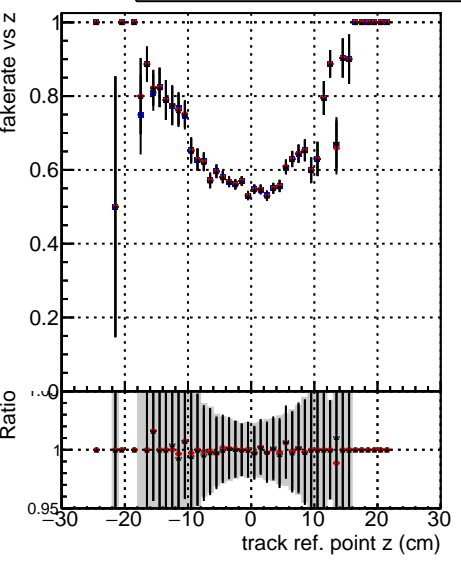

**Fake rate vs vertpos****Duplicates Rate vs vertpos****Pileup rate vs vertpos**

Legend for Fake rate vs v:

- Blue square: DQM\_ttbarPU\_mkFit\_5iter
- Red circle: DQM\_ttbarPU\_mkFit\_5iter\_updatedPR111\_update
- Black cross: DQM\_ttbarPU\_mkFit\_5iter\_updatedPR111\_update\_fixPropagation

**Fake rate vs v****Fake rate vs. sim PV z****Duplicates Rate vs sim PV z****Pileup rate vs. sim PV z**