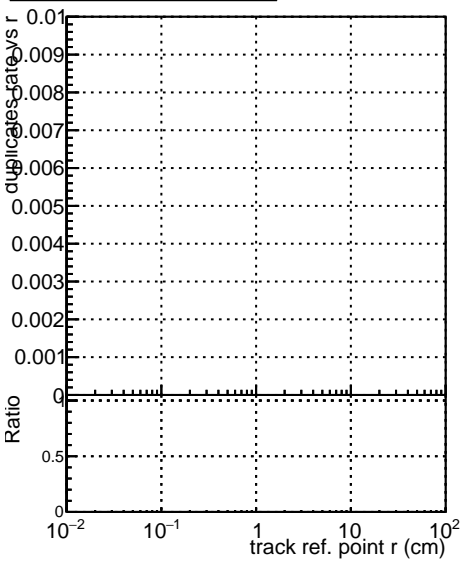

**Fake rate vs vertpos****Duplicates Rate vs vertpos****Pileup rate vs vertpos**

Legend for Fake rate vs v:

- Blue square: DQM\_ttbarPU\_mkFit\_5iter
- Red circle: DQM\_ttbarPU\_mkFit\_5iter\_updatedPR111\_update
- Black cross: DQM\_ttbarPU\_mkFit\_5iter\_updatedPR111\_update\_fixPropagation

**Fake rate vs v****Fake rate vs. sim PV z****Duplicates Rate vs sim PV z****Pileup rate vs. sim PV z**