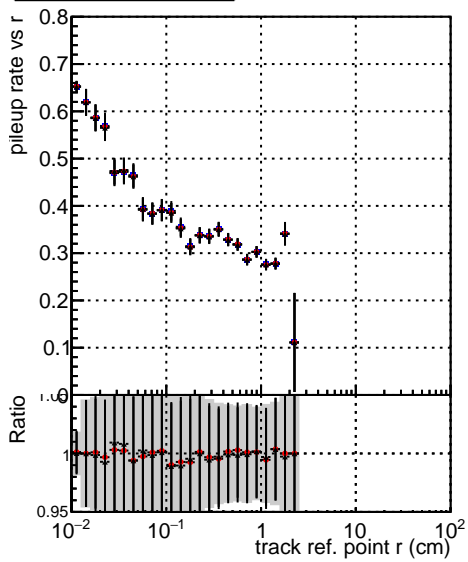

**Fake rate vs vertpos****Duplicates Rate vs vertpos****Pileup rate vs vertpos**

Legend for Fake rate vs v:

- Blue square: DQM\_ttbarPU\_mkFit\_5iter
- Red circle: DQM\_ttbarPU\_mkFit\_5iter\_updatedPR111\_update
- Black cross: DQM\_ttbarPU\_mkFit\_5iter\_updatedPR111\_update\_fixPropagation

**Fake rate vs v****Fake rate vs. sim PV z****Duplicates Rate vs sim PV z****Pileup rate vs. sim PV z**