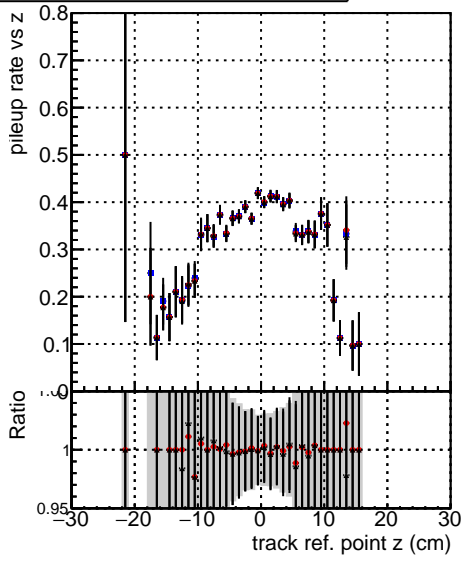

**Fake rate vs vertpos****Duplicates Rate vs vertpos****Pileup rate vs vertpos**

Legend for Fake rate vs v:

- Blue square: DQM\_ttbarPU\_mkFit\_5iter
- Red circle: DQM\_ttbarPU\_mkFit\_5iter\_updatedPR111\_update
- Black cross: DQM\_ttbarPU\_mkFit\_5iter\_updatedPR111\_update\_fixPropagation

**Fake rate vs v****Fake rate vs. sim PV z****Duplicates Rate vs sim PV z****Pileup rate vs. sim PV z**