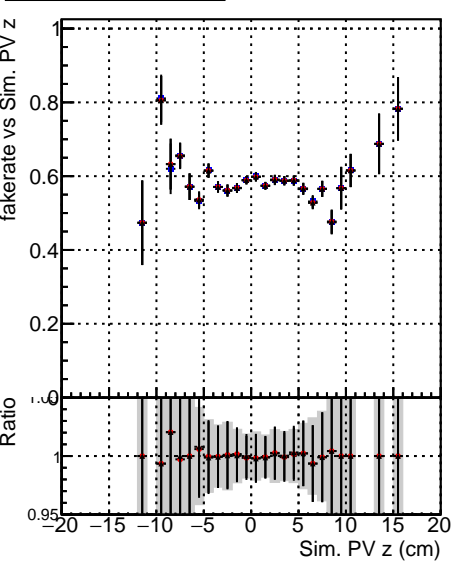

**Fake rate vs vertpos****Duplicates Rate vs vertpos****Pileup rate vs vertpos**

Legend for Fake rate vs v:

- Blue square: DQM\_ttbarPU\_mkFit\_5iter
- Red circle: DQM\_ttbarPU\_mkFit\_5iter\_updatedPR111\_update
- Black cross: DQM\_ttbarPU\_mkFit\_5iter\_updatedPR111\_update\_fixPropagation

**Fake rate vs v****Fake rate vs. sim PV z****Duplicates Rate vs sim PV z****Pileup rate vs. sim PV z**