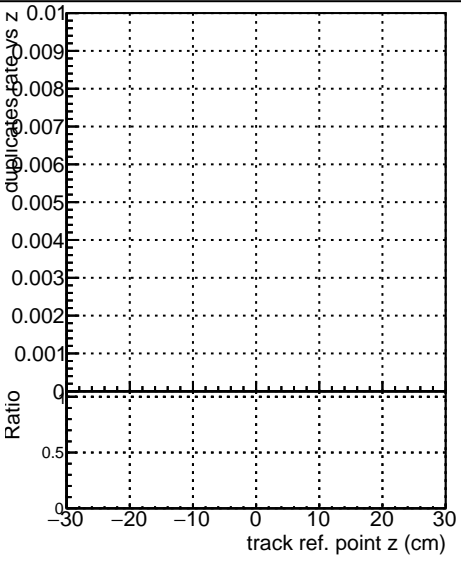

**Fake rate vs vertpos****Duplicates Rate vs vertpos****Pileup rate vs vertpos**

Legend for Fake rate vs v:

- Blue square: DQM\_ttbarPU\_mkFit\_5iter
- Red circle: DQM\_ttbarPU\_mkFit\_5iter\_updatedPR111\_update
- Black cross: DQM\_ttbarPU\_mkFit\_5iter\_updatedPR111\_update\_fixPropagation

**Fake rate vs v****Fake rate vs. sim PV z****Duplicates Rate vs sim PV z****Pileup rate vs. sim PV z**