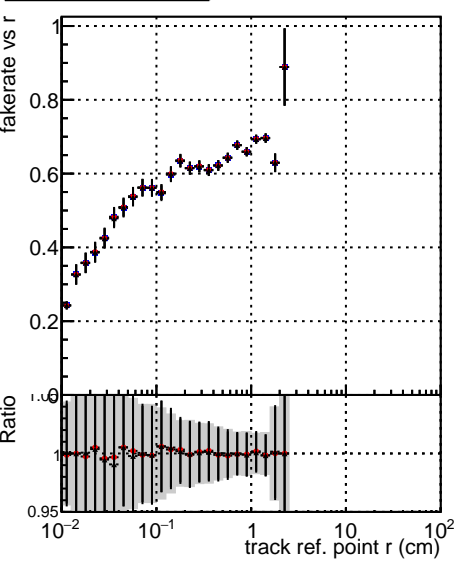

**Fake rate vs vertpos****Duplicates Rate vs vertpos****Pileup rate vs vertpos**

Legend for Fake rate vs v:

- Blue square: DQM\_ttbarPU\_mkFit\_5iter
- Red circle: DQM\_ttbarPU\_mkFit\_5iter\_updatedPR111\_update
- Black cross: DQM\_ttbarPU\_mkFit\_5iter\_updatedPR111\_update\_fixPropagation

**Fake rate vs v****Fake rate vs. sim PV z****Duplicates Rate vs sim PV z****Pileup rate vs. sim PV z**