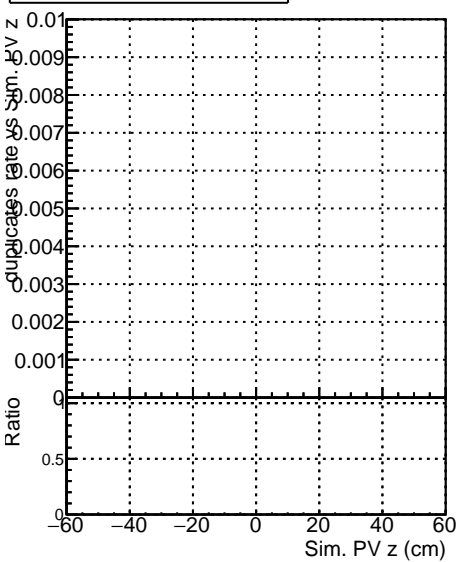

**Fake rate vs vertpos****Duplicates Rate vs vertpos****Pileup rate vs vertpos**

Legend for Fake rate vs v:

- Blue square: DQM\_ttbarPU\_mkFit\_5iter
- Red circle: DQM\_ttbarPU\_mkFit\_5iter\_updatedPR111\_update
- Black cross: DQM\_ttbarPU\_mkFit\_5iter\_updatedPR111\_update\_fixPropagation

**Fake rate vs v****Fake rate vs. sim PV z****Duplicates Rate vs sim PV z****Pileup rate vs. sim PV z**