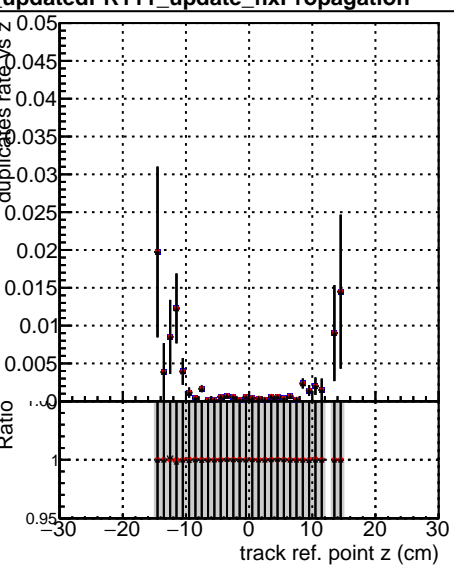

Fake rate vs vertpos**Duplicates Rate vs vertpos****Pileup rate vs vertpos****Fake rate vs v****Duplicates Rate vs v****Pileup rate vs v**

—●— DQM_ttbarPU_mkFit_5iter
—●— DQM_ttbarPU_mkFit_5iter_updatedPR111_update
—●— DQM_ttbarPU_mkFit_5iter_updatedPR111_update_fixPropagation

Fake rate vs. sim PV z**Duplicates Rate vs sim PV z****Pileup rate vs. sim PV z**