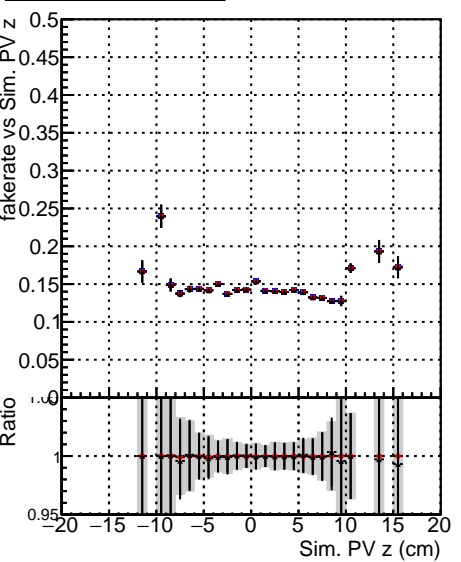

Fake rate vs vertpos**Duplicates Rate vs vertpos****Pileup rate vs vertpos****Fake rate vs v****Duplicates Rate vs v****Pileup rate vs v**

—●— DQM_ttbarPU_mkFit_5iter
—●— DQM_ttbarPU_mkFit_5iter_updatedPR111_update
—●— DQM_ttbarPU_mkFit_5iter_updatedPR111_update_fixPropagation

Fake rate vs. sim PV z**Duplicates Rate vs sim PV z****Pileup rate vs. sim PV z**