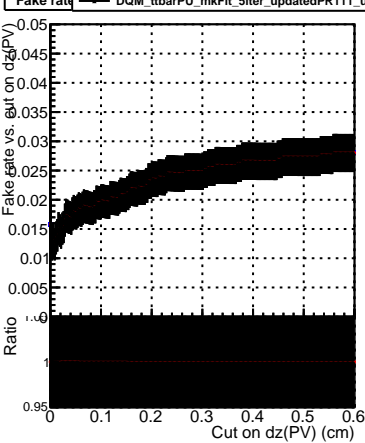

Efficiency vs. dz (PV)

Efficiency (tracking eff factorized out) vs. dz (PV)

Fake rate

Pileup rates vs. dz (PV)

—●— DQM\_ttbarPU\_mkFit\_5iter  
—●— DQM\_ttbarPU\_mkFit\_5iter\_updatedPR111\_update  
—●— DQM\_ttbarPU\_mkFit\_5iter\_updatedPR111\_update\_fixPropagation