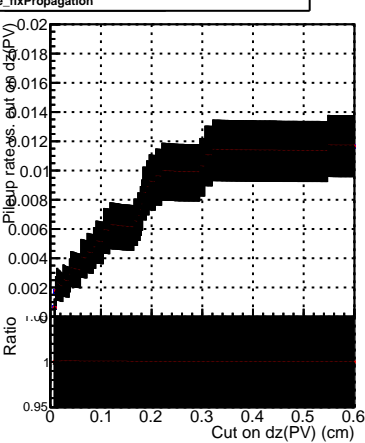

Efficiency vs. dz (PV)

Efficiency (tracking eff factorized out) vs. dz (PV)

Fake rate

Pileup rates vs. dz (PV)

—●— DQM\_ttbarPU\_mkFit\_5iter  
—●— DQM\_ttbarPU\_mkFit\_5iter\_updatedPR111\_update  
—●— DQM\_ttbarPU\_mkFit\_5iter\_updatedPR111\_update\_fixPropagation