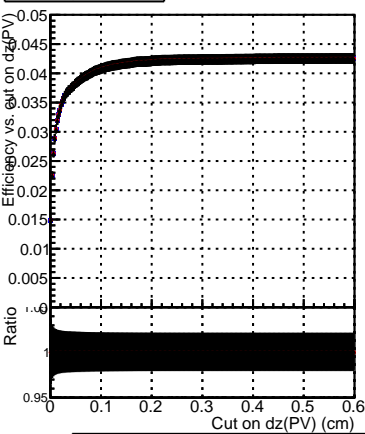

Efficiency vs. dz (PV)

Efficiency (tracking eff factorized out) vs. dz (PV)

Fake rate

Pileup rates vs. dz (PV)

—●— DQM\_ttbarPU\_mkFit\_5iter  
—●— DQM\_ttbarPU\_mkFit\_5iter\_updatedPR111\_update  
—●— DQM\_ttbarPU\_mkFit\_5iter\_updatedPR111\_update\_fixPropagation