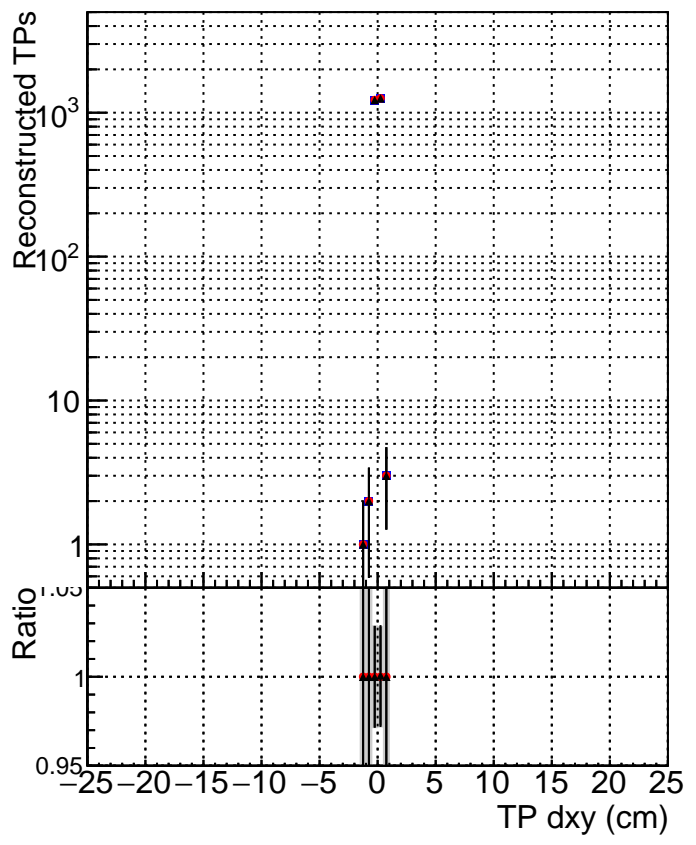

**N of simulated tracks vs dxy**

**N of associated tracks (simToReco) vs dxy**

**N of simulated track**

- DQM\_ttbarPU\_mkFit\_5iter
- DQM\_ttbarPU\_mkFit\_5iter\_updatedPR111\_update
- ▲ DQM\_ttbarPU\_mkFit\_5iter\_updatedPR111\_update\_fixPropagation