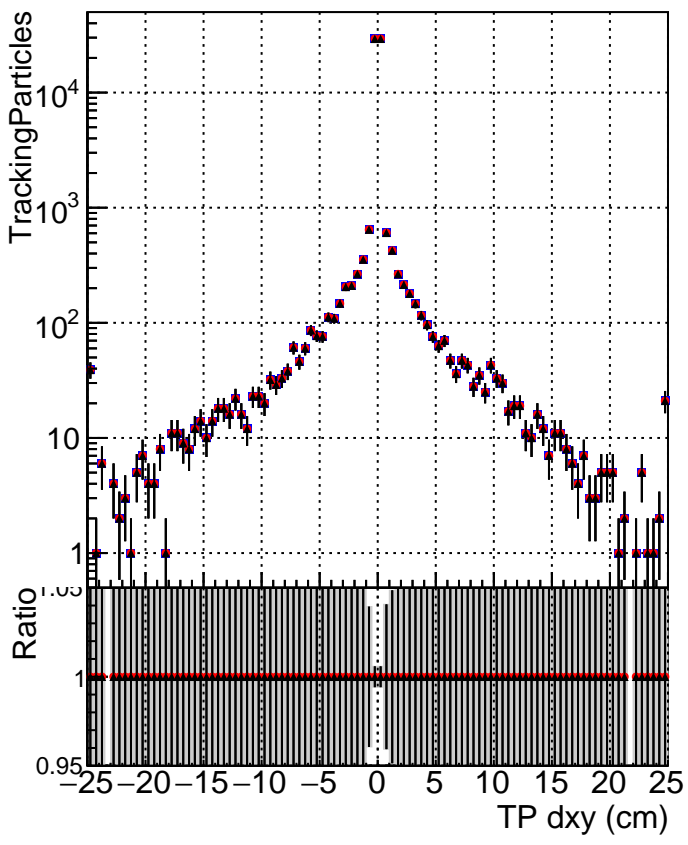

**N of simulated tracks vs dxy**

**N of associated tracks (simToReco) vs dxy**

**N of simulated track**

- DQM\_ttbarPU\_mkFit\_5iter
- DQM\_ttbarPU\_mkFit\_5iter\_updatedPR111\_update
- ▲ DQM\_ttbarPU\_mkFit\_5iter\_updatedPR111\_update\_fixPropagation