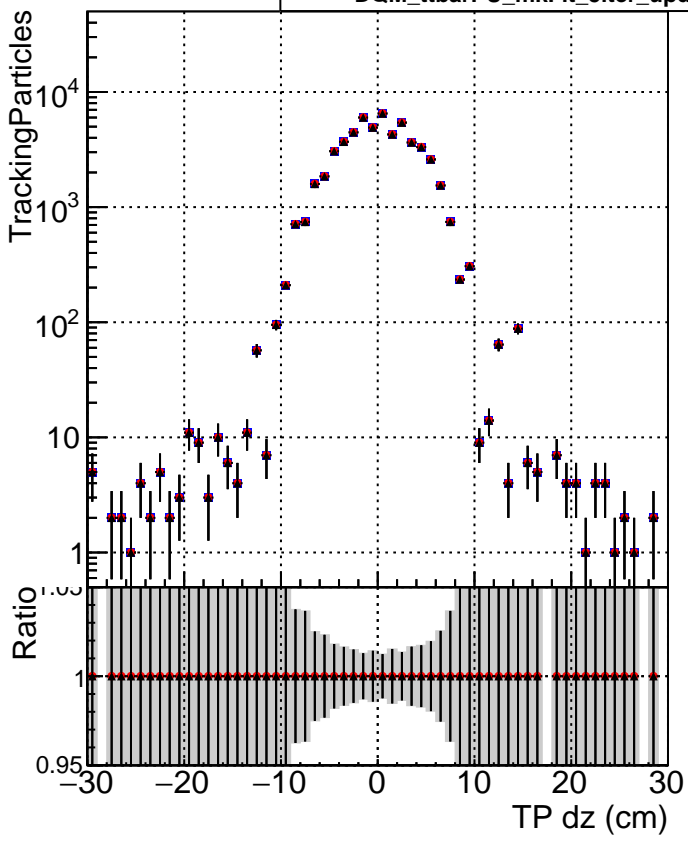

**N of simulated tracks vs dxy**

**N of associated tracks (simToReco) vs dxy**

**N of simulated track**

- DQM\_ttbarPU\_mkFit\_5iter
- DQM\_ttbarPU\_mkFit\_5iter\_updatedPR111\_update
- ▲ DQM\_ttbarPU\_mkFit\_5iter\_updatedPR111\_update\_fixPropagation