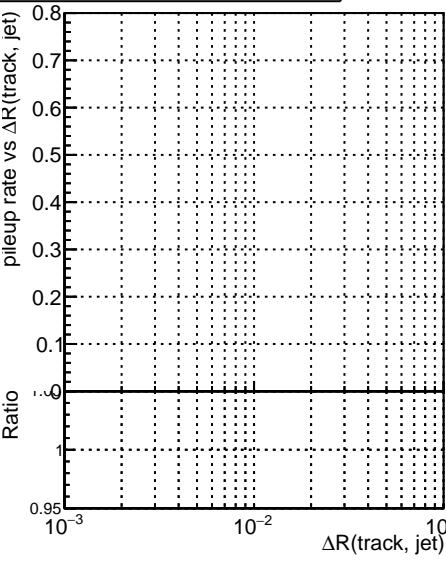

Fake rate vs dr**Duplicates Rate vs dr****Pileup rate vs dr**

—•— DQM_ttbarPU_mkFit_5iter
—•— DQM_ttbarPU_mkFit_5iter_updatedPR111_update
—•— DQM_ttbarPU_mkFit_5iter_updatedPR111_update_fixPropagation

Fake rate vs ΔR (track, jet)**Fake rate vs pu****Duplicates Rate vs pu****Pileup rate vs pu**