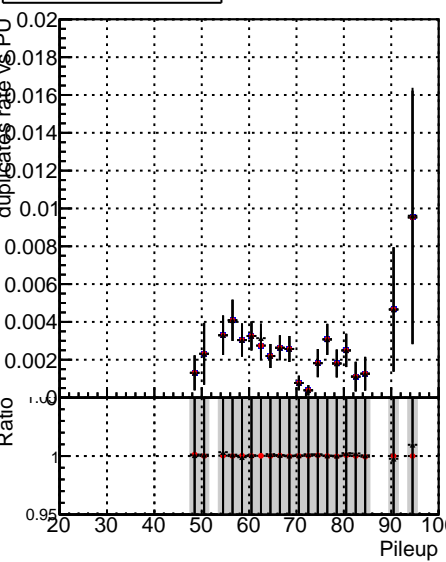

Fake rate vs dr**Duplicates Rate vs dr****Pileup rate vs dr**

—•— DQM_ttbarPU_mkFit_5iter
—•— DQM_ttbarPU_mkFit_5iter_updatedPR111_update
—•— DQM_ttbarPU_mkFit_5iter_updatedPR111_update_fixPropagation

Fake rate vs ΔR (track, jet)**Fake rate vs pu****Duplicates Rate vs pu****Pileup rate vs pu**