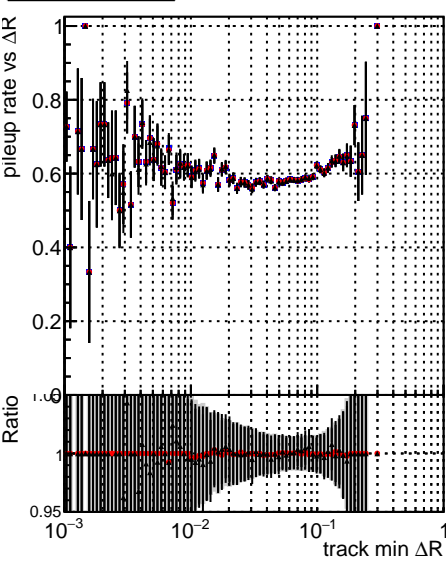

Fake rate vs dr**Duplicates Rate vs dr****Pileup rate vs dr**

—•— DQM_ttbarPU_mkFit_5iter
—•— DQM_ttbarPU_mkFit_5iter_updatedPR111_update
—•— DQM_ttbarPU_mkFit_5iter_updatedPR111_update_fixPropagation

Fake rate vs ΔR (track, jet)**Fake rate vs pu****Duplicates Rate vs pu****Pileup rate vs pu**