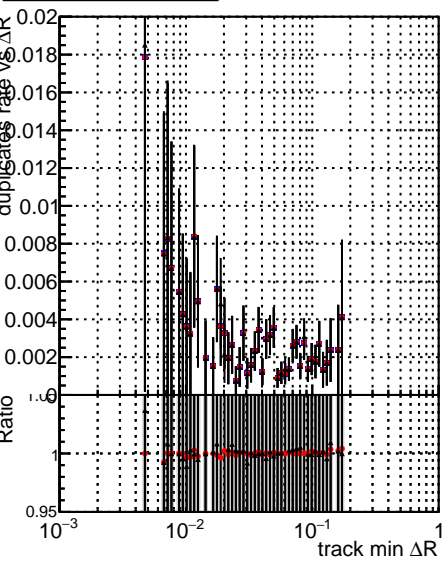

Fake rate vs dr**Duplicates Rate vs dr****Pileup rate vs dr**

—•— DQM_ttbarPU_mkFit_5iter
—•— DQM_ttbarPU_mkFit_5iter_updatedPR111_update
—•— DQM_ttbarPU_mkFit_5iter_updatedPR111_update_fixPropagation

Fake rate vs ΔR (track, jet)**Fake rate vs pu****Duplicates Rate vs pu****Pileup rate vs pu**