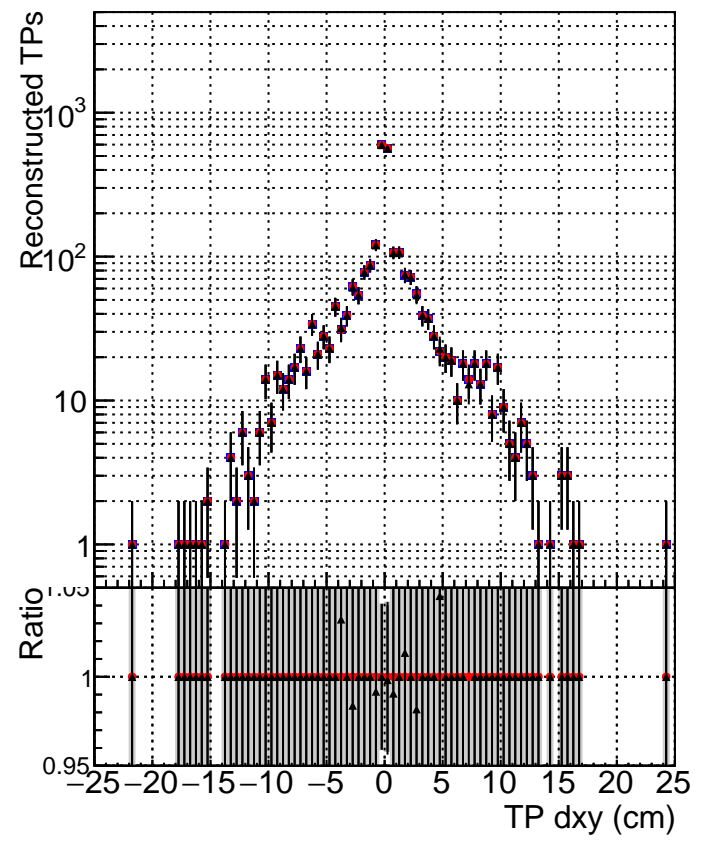

N of simulated tracks vs dxy

N of associated tracks (simToReco) vs dxy

N of simulated track

Legend:
■ DQM_ttbarPU_mkFit_5iter
● DQM_ttbarPU_mkFit_5iter_updatedPR111_update
▲ DQM_ttbarPU_mkFit_5iter_updatedPR111_update_fixPropagation