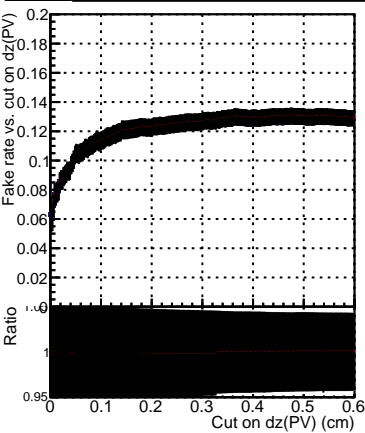

Efficiency vs. dz (PV)

Efficiency (tracking eff factorized out) vs. dz (PV)

Fake rate

—●— DQM_ttbarPU_mkFit_5iter
—●— DQM_ttbarPU_mkFit_5iter_updatedPR111_update
—●— DQM_ttbarPU_mkFit_5iter_updatedPR111_update_fixPropagation