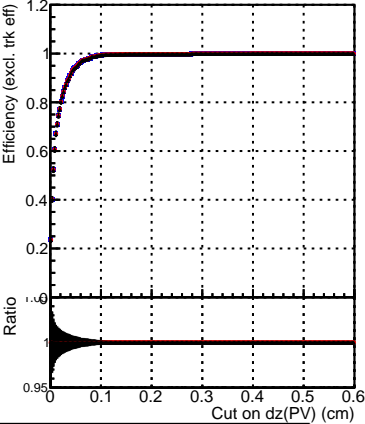

Efficiency vs. dz (PV)

Efficiency (tracking eff factorized out) vs. dz (PV)

Fake rate

—●— DQM_ttbarPU_mkFit_5iter
—●— DQM_ttbarPU_mkFit_5iter_updatedPR111_update
—●— DQM_ttbarPU_mkFit_5iter_updatedPR111_update_fixPropagation