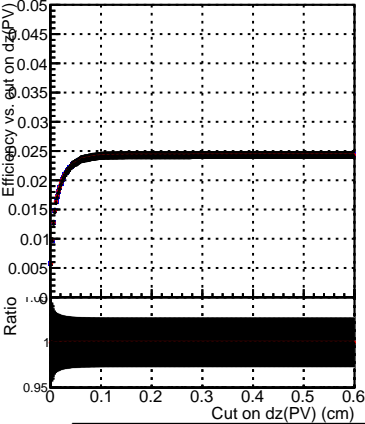

Efficiency vs. dz (PV)

Efficiency (tracking eff factorized out) vs. dz (PV)

Fake rate

—●— DQM_ttbarPU_mkFit_5iter
—●— DQM_ttbarPU_mkFit_5iter_updatedPR111_update
—●— DQM_ttbarPU_mkFit_5iter_updatedPR111_update_fixPropagation