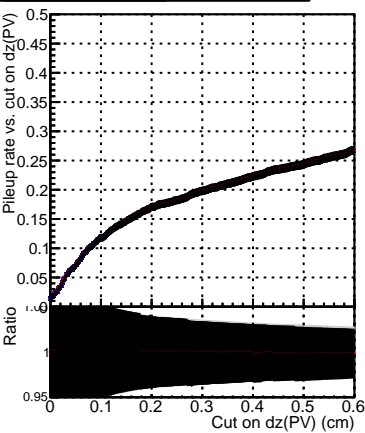

Efficiency vs. dz (PV)

Efficiency (tracking eff factorized out) vs. dz (PV)

Fake rate

—●— DQM_ttbarPU_mkFit_5iter
—●— DQM_ttbarPU_mkFit_5iter_updatedPR111_update
—●— DQM_ttbarPU_mkFit_5iter_updatedPR111_update_fixPropagation