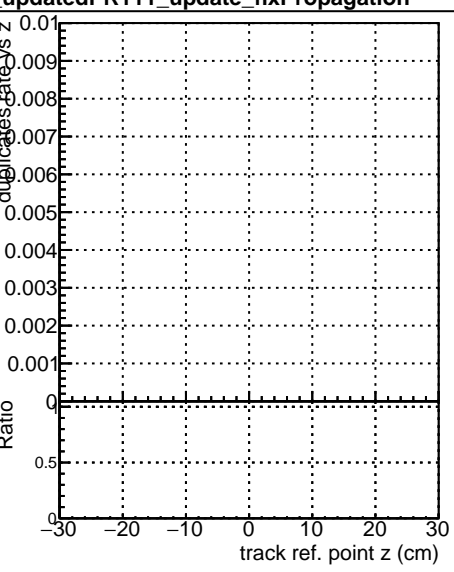

Fake rate vs vertpos**Duplicates Rate vs vertpos****Pileup rate vs vertpos****Fake rate vs v****Duplicates Rate vs v****Pileup rate vs v**

—●— DQM_ttbarPU_mkFit_5iter
—●— DQM_ttbarPU_mkFit_5iter_updatedPR111_update
—●— DQM_ttbarPU_mkFit_5iter_updatedPR111_update_fixPropagation

Fake rate vs. sim PV z**Duplicates Rate vs sim PV z****Pileup rate vs. sim PV z**