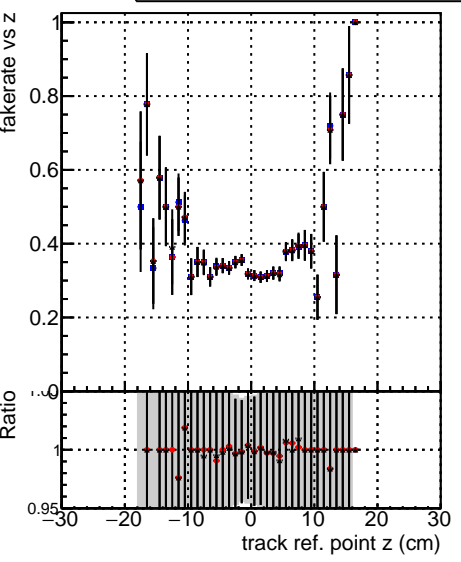

Fake rate vs vertpos**Duplicates Rate vs vertpos****Pileup rate vs vertpos**

■ DQM_ttbarPU_mkFit_5iter
■ DQM_ttbarPU_mkFit_5iter_updatedPR111_update
■ DQM_ttbarPU_mkFit_5iter_updatedPR111_update_fixPropagation

Fake rate vs v**Fake rate vs. sim PV z****Duplicates Rate vs sim PV z****Pileup rate vs. sim PV z**