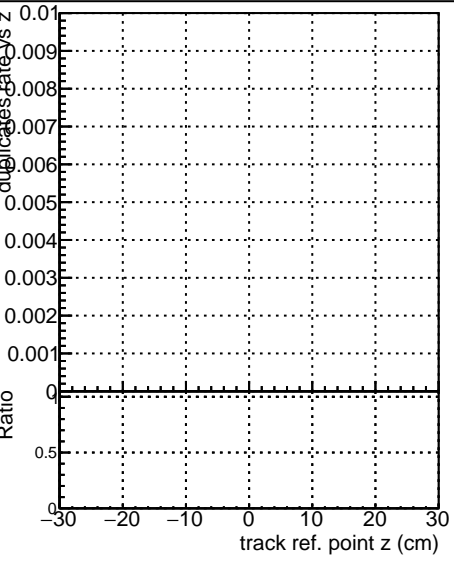

Fake rate vs vertpos**Duplicates Rate vs vertpos****Pileup rate vs vertpos**

■ DQM_ttbarPU_mkFit_5iter
■ DQM_ttbarPU_mkFit_5iter_updatedPR111_update
■ DQM_ttbarPU_mkFit_5iter_updatedPR111_update_fixPropagation

Fake rate vs v**Fake rate vs. sim PV z****Duplicates Rate vs sim PV z****Pileup rate vs. sim PV z**