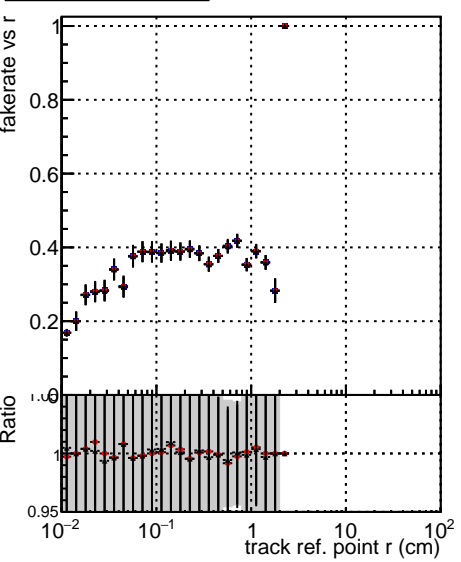

Fake rate vs vertpos**Duplicates Rate vs vertpos****Pileup rate vs vertpos**

■ DQM_ttbarPU_mkFit_5iter
■ DQM_ttbarPU_mkFit_5iter_updatedPR111_update
■ DQM_ttbarPU_mkFit_5iter_updatedPR111_update_fixPropagation

Fake rate vs v**Fake rate vs. sim PV z****Duplicates Rate vs sim PV z****Pileup rate vs. sim PV z**