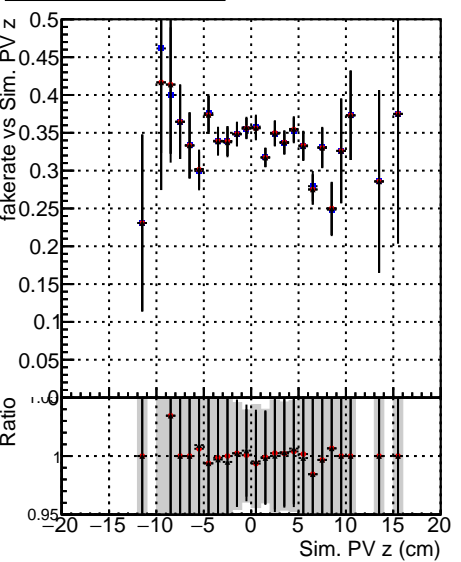

Fake rate vs vertpos**Duplicates Rate vs vertpos****Pileup rate vs vertpos**

■ DQM_ttbarPU_mkFit_5iter
■ DQM_ttbarPU_mkFit_5iter_updatedPR111_update
■ DQM_ttbarPU_mkFit_5iter_updatedPR111_update_fixPropagation

Fake rate vs v**Fake rate vs. sim PV z****Duplicates Rate vs sim PV z****Pileup rate vs. sim PV z**