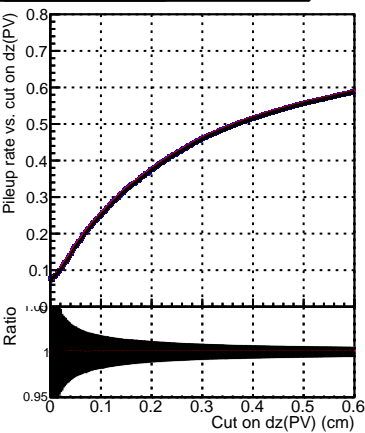

Efficiency vs. dz (PV)

Efficiency (tracking eff factorized out) vs. dz (PV)

Fake rate

—●— DQM_ttbarPU_mkFit_5iter
—●— DQM_ttbarPU_mkFit_5iter_updatedPR111_update
—●— DQM_ttbarPU_mkFit_5iter_updatedPR111_update_fixPropagation