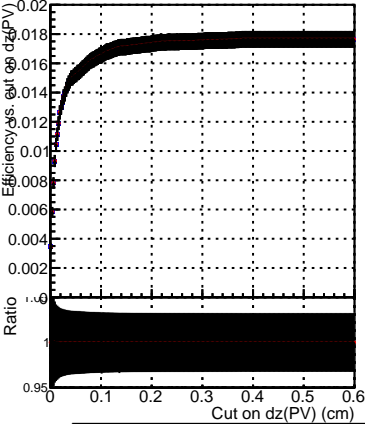

Efficiency vs. dz (PV)

Efficiency (tracking eff factorized out) vs. dz (PV)

Fake rate

—●— DQM_ttbarPU_mkFit_5iter
—●— DQM_ttbarPU_mkFit_5iter_updatedPR111_update
—●— DQM_ttbarPU_mkFit_5iter_updatedPR111_update_fixPropagation