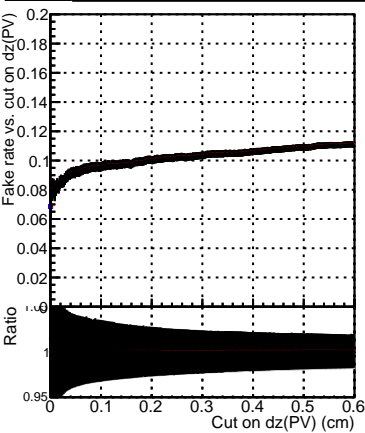

Efficiency vs. dz (PV)

Efficiency (tracking eff factorized out) vs. dz (PV)

Fake rate

—●— DQM_ttbarPU_mkFit_5iter
—●— DQM_ttbarPU_mkFit_5iter_updatedPR111_update
—●— DQM_ttbarPU_mkFit_5iter_updatedPR111_update_fixPropagation