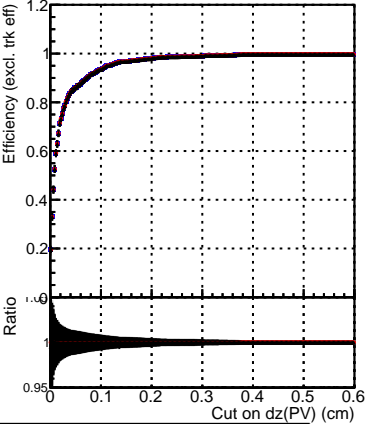

Efficiency vs. dz (PV)

Efficiency (tracking eff factorized out) vs. dz (PV)

Fake rate

—●— DQM_ttbarPU_mkFit_5iter
—●— DQM_ttbarPU_mkFit_5iter_updatedPR111_update
—●— DQM_ttbarPU_mkFit_5iter_updatedPR111_update_fixPropagation