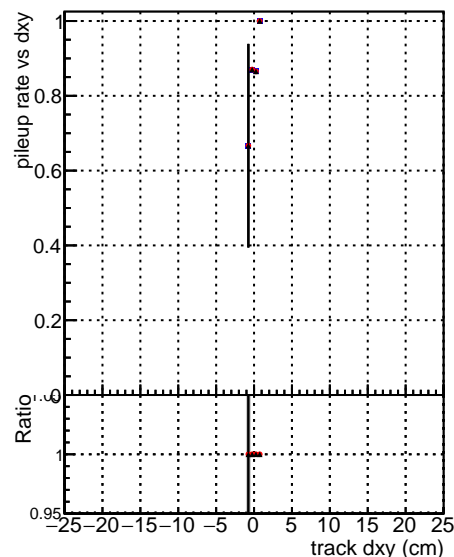

Fake rate vs dxy

Duplicates Rate vs Dxy

Pileup rate vs dxy

— DGM ttbarPU mkFit\_5iter updatedPR111\_update  
— DGM ttbarPU mkFit\_5iter updatedPR111\_update fixPropagation

Fake rate vs dz

duplicates rate vs dz

pileup rate vs dz