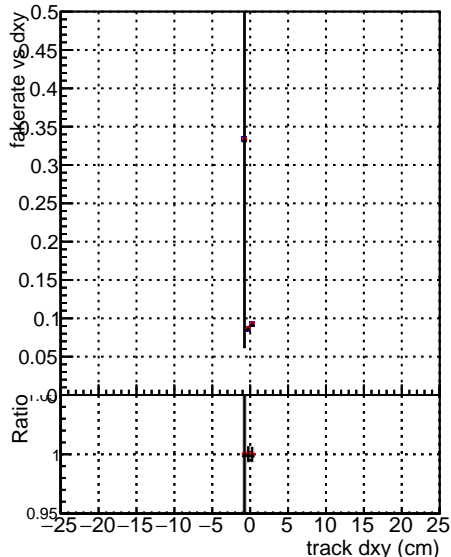

Fake rate vs dxy

Duplicates Rate vs Dxy

Pileup rate vs dxy

— DGM ttbarPU mkFit\_5iter updatedPR111\_update  
— DGM ttbarPU mkFit\_5iter updatedPR111\_update fixPropagation

Fake rate vs dz

duplicates rate vs dz

pileup rate vs dz