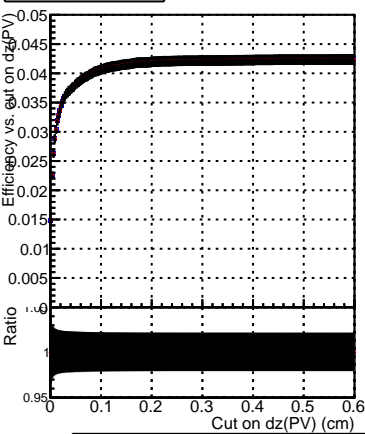

Efficiency vs. dz (PV)

Efficiency (tracking eff factorized out) vs. dz (PV)

Fake rate

Pileup rates vs. dz (PV)

—●— DQM_ttbarPU_mkFit_5iter
—●— DQM_ttbarPU_mkFit_5iter_updatedPR111_update
—●— DQM_ttbarPU_mkFit_5iter_updatedPR111_update_fixPropagation