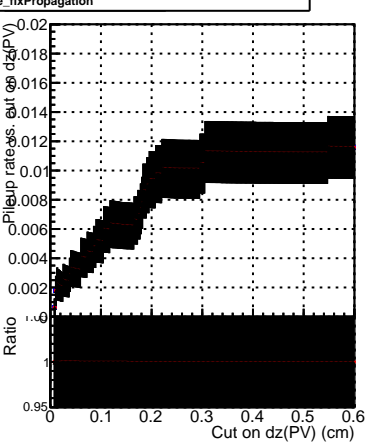

Efficiency vs. dz (PV)

Efficiency (tracking eff factorized out) vs. dz (PV)

Fake rate

Pileup rates vs. dz (PV)

—●— DQM_ttbarPU_mkFit_5iter
—●— DQM_ttbarPU_mkFit_5iter_updatedPR111_update
—●— DQM_ttbarPU_mkFit_5iter_updatedPR111_update_fixPropagation