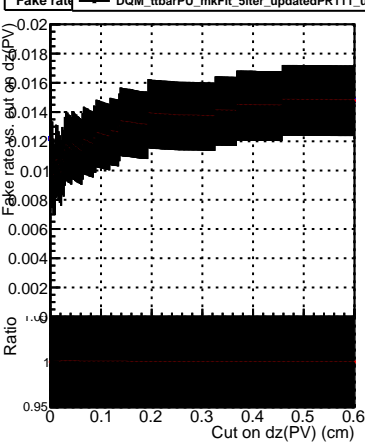

Efficiency vs. dz (PV)

Efficiency (tracking eff factorized out) vs. dz (PV)

Fake rate

Pileup rates vs. dz (PV)

—●— DQM_ttbarPU_mkFit_5iter
—●— DQM_ttbarPU_mkFit_5iter_updatedPR111_update
—●— DQM_ttbarPU_mkFit_5iter_updatedPR111_update_fixPropagation