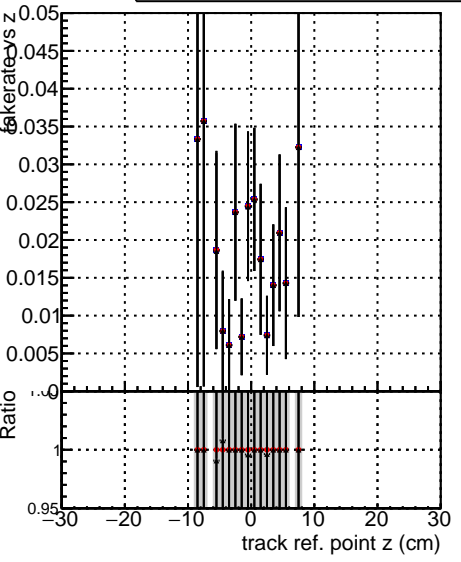

Fake rate vs vertpos**Duplicates Rate vs vertpos****Pileup rate vs vertpos**

—●— DQM_ttbarPU_mkFit_5iter
—●— DQM_ttbarPU_mkFit_5iter_updatedPR111_update
—●— DQM_ttbarPU_mkFit_5iter_updatedPR111_update_fixPropagation

Fake rate vs v**Fake rate vs. sim PV z****Duplicates Rate vs sim PV z****Pileup rate vs. sim PV z**