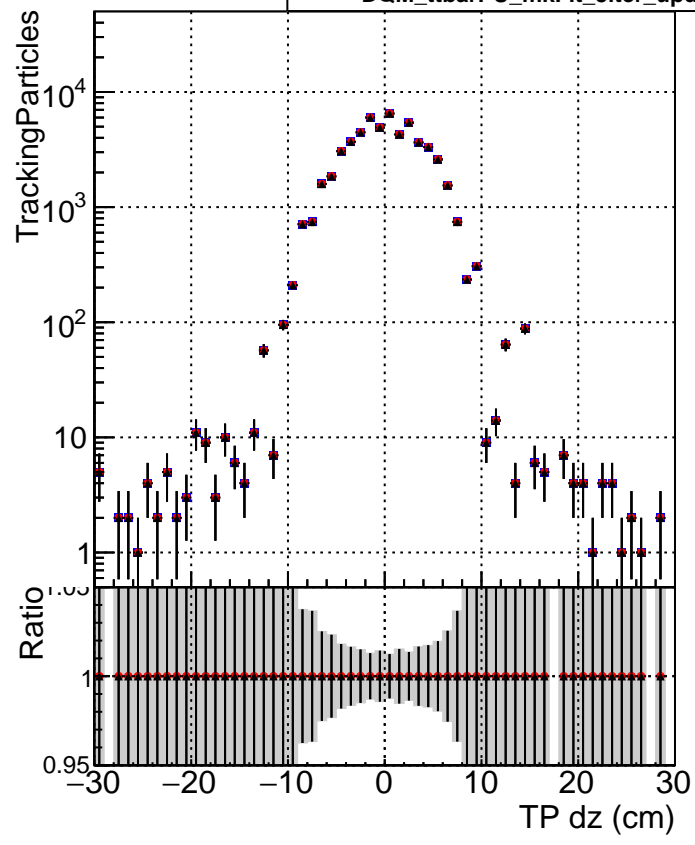

**N of simulated tracks vs dxy**

**N of associated tracks (simToReco) vs dxy**

**N of simulated track**

Legend:  
■ DQM\_ttbarPU\_mkFit\_5iter  
● DQM\_ttbarPU\_mkFit\_5iter\_updatedPR111\_update  
▲ DQM\_ttbarPU\_mkFit\_5iter\_updatedPR111\_update\_fixPropagation