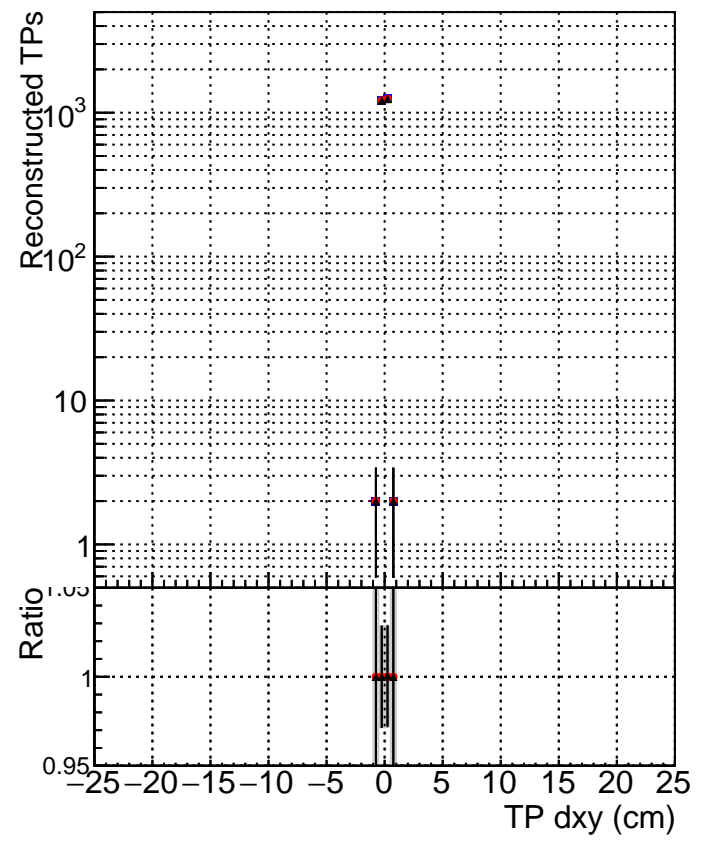

**N of simulated tracks vs dxy**

**N of associated tracks (simToReco) vs dxy**

**N of simulated track**

Legend:  
■ DQM\_ttbarPU\_mkFit\_5iter  
● DQM\_ttbarPU\_mkFit\_5iter\_updatedPR111\_update  
▲ DQM\_ttbarPU\_mkFit\_5iter\_updatedPR111\_update\_fixPropagation