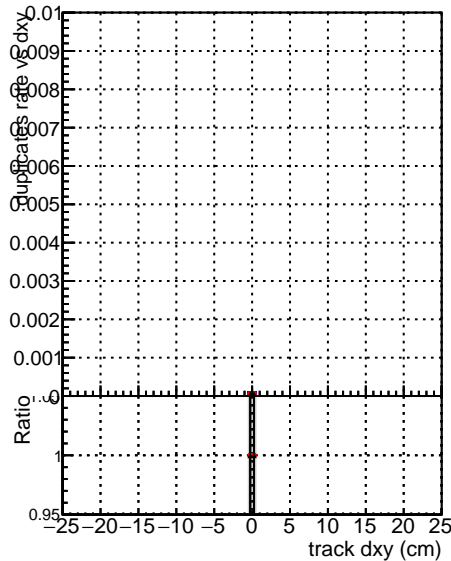

Fake rate vs dxy

Duplicates Rate vs Dxy

Pileup rate vs dxy

— BQM ttbarPU mkFit 5iter updatedPR111 update
— BQM ttbarPU mkFit 5iter updatedPR111 update fixPropagation

Fake rate vs dz

Duplicates Rate vs Dxy

Pileup rate vs dz