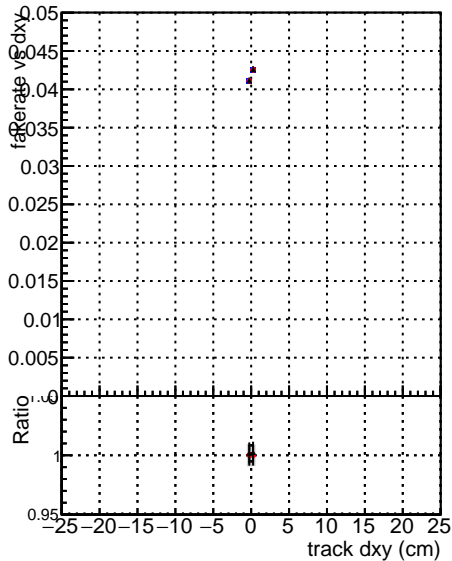

Fake rate vs dxy

Duplicates Rate vs Dxy

Pileup rate vs dxy

— BQM ttbarPU mkFit 5iter updatedPR111 update
— BQM ttbarPU mkFit 5iter updatedPR111 update fixPropagation

Fake rate vs dz

Duplicates Rate vs Dxy

Pileup rate vs dz