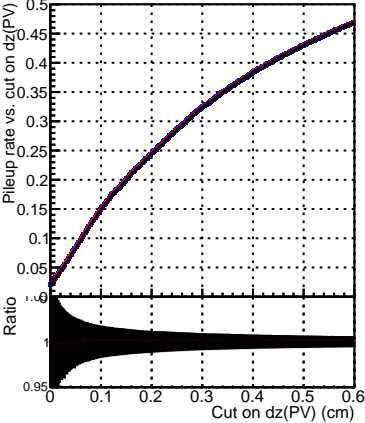

Efficiency vs. dz (PV)

Efficiency (tracking eff factorized out) vs. dz (PV)

Fake rate

—●— DQM_ttbarPU_mkFit_5iter
—●— DQM_ttbarPU_mkFit_5iter_updatedPR111_update
—●— DQM_ttbarPU_mkFit_5iter_updatedPR111_update_fixPropagation