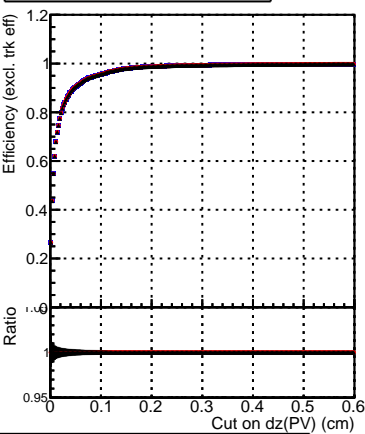

Efficiency vs. dz (PV)

Efficiency (tracking eff factorized out) vs. dz (PV)

Fake rate

—●— DQM_ttbarPU_mkFit_5iter
—●— DQM_ttbarPU_mkFit_5iter_updatedPR111_update
—●— DQM_ttbarPU_mkFit_5iter_updatedPR111_update_fixPropagation