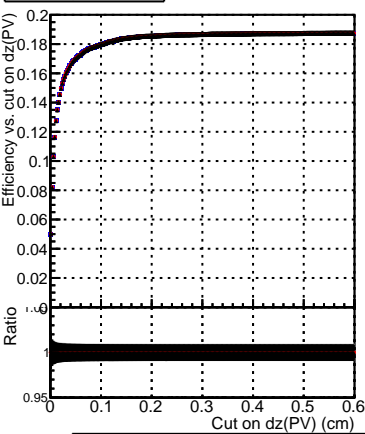

Efficiency vs. dz (PV)

Efficiency (tracking eff factorized out) vs. dz (PV)

Fake rate

—●— DQM_ttbarPU_mkFit_5iter
—●— DQM_ttbarPU_mkFit_5iter_updatedPR111_update
—●— DQM_ttbarPU_mkFit_5iter_updatedPR111_update_fixPropagation