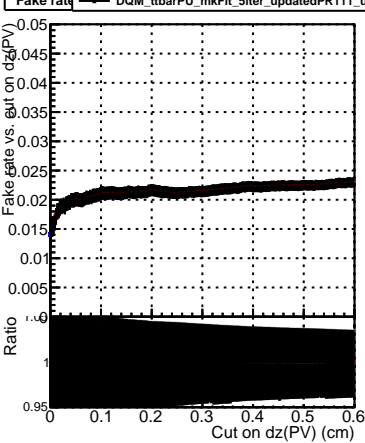

Efficiency vs. dz (PV)

Efficiency (tracking eff factorized out) vs. dz (PV)

Fake rate

—●— DQM_ttbarPU_mkFit_5iter
—●— DQM_ttbarPU_mkFit_5iter_updatedPR111_update
—●— DQM_ttbarPU_mkFit_5iter_updatedPR111_update_fixPropagation