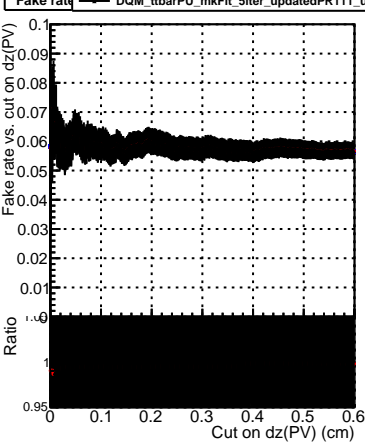

Efficiency vs. dz (PV)

Efficiency (tracking eff factorized out) vs. dz (PV)

Fake rate

—●— DQM_ttbarPU_mkFit_5iter
—■— DQM_ttbarPU_mkFit_5iter_updatedPR111_update
—▲— DQM_ttbarPU_mkFit_5iter_updatedPR111_update_fixPropagation