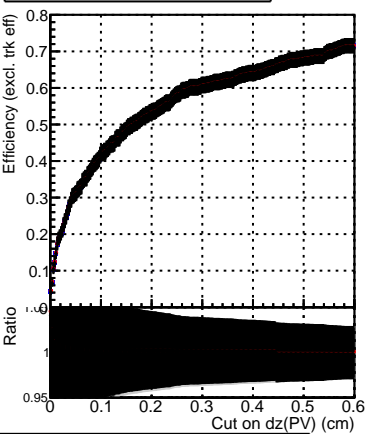

Efficiency vs. dz (PV)

Efficiency (tracking eff factorized out) vs. dz (PV)

Fake rate

—●— DQM_ttbarPU_mkFit_5iter
—■— DQM_ttbarPU_mkFit_5iter_updatedPR111_update
—▲— DQM_ttbarPU_mkFit_5iter_updatedPR111_update_fixPropagation