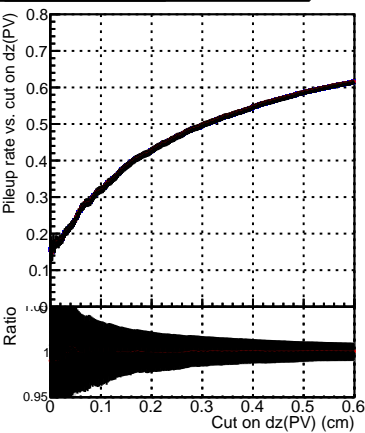

Efficiency vs. dz (PV)

Efficiency (tracking eff factorized out) vs. dz (PV)

Fake rate

—●— DQM_ttbarPU_mkFit_5iter
—■— DQM_ttbarPU_mkFit_5iter_updatedPR111_update
—▲— DQM_ttbarPU_mkFit_5iter_updatedPR111_update_fixPropagation