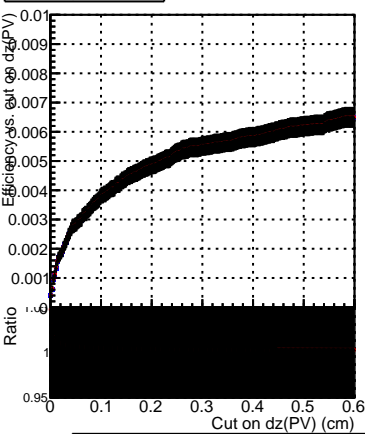

Efficiency vs. dz (PV)

Efficiency (tracking eff factorized out) vs. dz (PV)

Fake rate

—●— DQM_ttbarPU_mkFit_5iter
—■— DQM_ttbarPU_mkFit_5iter_updatedPR111_update
—▲— DQM_ttbarPU_mkFit_5iter_updatedPR111_update_fixPropagation