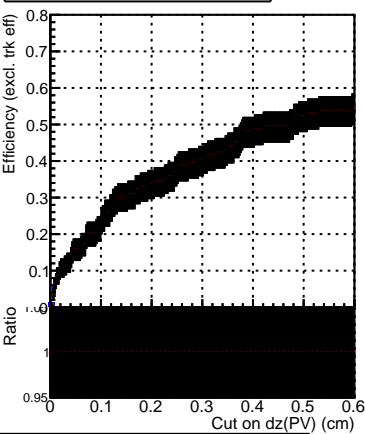

Efficiency vs. dz (PV)

Efficiency (tracking eff factorized out) vs. dz (PV)

Fake rate

—●— DQM_ttbarPU_mkFit_5iter
—●— DQM_ttbarPU_mkFit_5iter_updatedPR111_update
—●— DQM_ttbarPU_mkFit_5iter_updatedPR111_update_fixPropagation