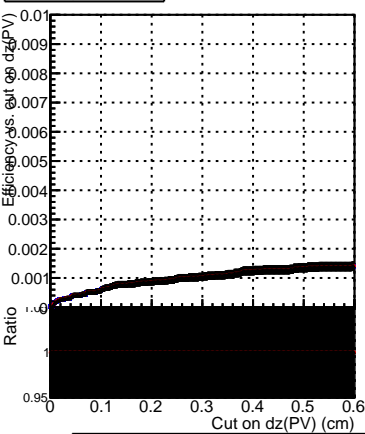

Efficiency vs. dz (PV)

Efficiency (tracking eff factorized out) vs. dz (PV)

Fake rate

—●— DQM_ttbarPU_mkFit_5iter
—●— DQM_ttbarPU_mkFit_5iter_updatedPR111_update
—●— DQM_ttbarPU_mkFit_5iter_updatedPR111_update_fixPropagation