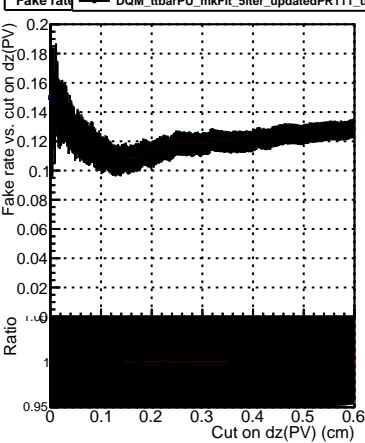

Efficiency vs. dz (PV)

Efficiency (tracking eff factorized out) vs. dz (PV)

Fake rate

—●— DQM_ttbarPU_mkFit_5iter
—●— DQM_ttbarPU_mkFit_5iter_updatedPR111_update
—●— DQM_ttbarPU_mkFit_5iter_updatedPR111_update_fixPropagation