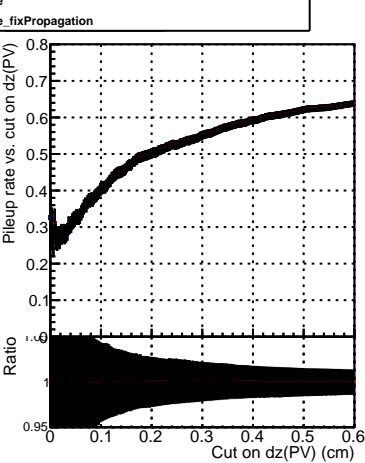

Efficiency vs. dz (PV)

Efficiency (tracking eff factorized out) vs. dz (PV)

Fake rate

—●— DQM_ttbarPU_mkFit_5iter
—●— DQM_ttbarPU_mkFit_5iter_updatedPR111_update
—●— DQM_ttbarPU_mkFit_5iter_updatedPR111_update_fixPropagation