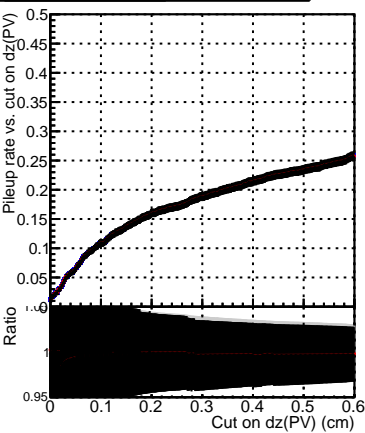

Efficiency vs. dz (PV)

Efficiency (tracking eff factorized out) vs. dz (PV)

Fake rate

—●— DQM_ttbarPU_mkFit_5iter
—●— DQM_ttbarPU_mkFit_5iter_updatedPR111_update
—●— DQM_ttbarPU_mkFit_5iter_updatedPR111_update_fixPropagation