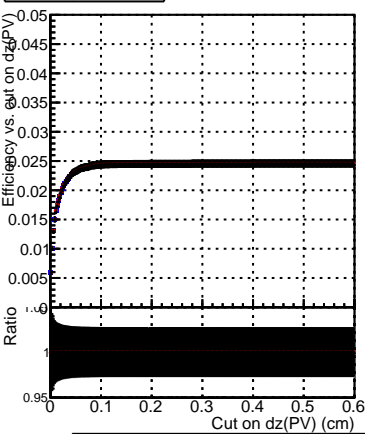

Efficiency vs. dz (PV)

Efficiency (tracking eff factorized out) vs. dz (PV)

Fake rate

—●— DQM_ttbarPU_mkFit_5iter
—●— DQM_ttbarPU_mkFit_5iter_updatedPR111_update
—●— DQM_ttbarPU_mkFit_5iter_updatedPR111_update_fixPropagation