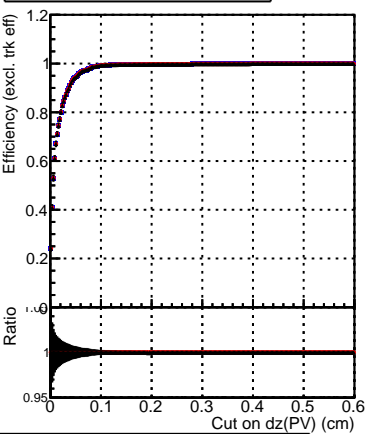

Efficiency vs. dz (PV)

Efficiency (tracking eff factorized out) vs. dz (PV)

Fake rate

—●— DQM_ttbarPU_mkFit_5iter
—●— DQM_ttbarPU_mkFit_5iter_updatedPR111_update
—●— DQM_ttbarPU_mkFit_5iter_updatedPR111_update_fixPropagation