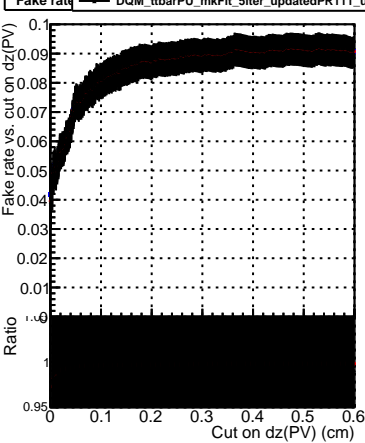

Efficiency vs. dz (PV)

Efficiency (tracking eff factorized out) vs. dz (PV)

Fake rate

—●— DQM_ttbarPU_mkFit_5iter
—●— DQM_ttbarPU_mkFit_5iter_updatedPR111_update
—●— DQM_ttbarPU_mkFit_5iter_updatedPR111_update_fixPropagation