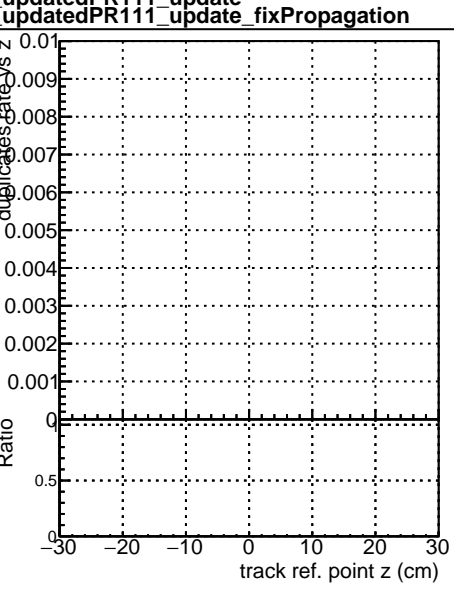

Fake rate vs vertpos

Duplicates Rate vs vertpos

Pileup rate vs vertpos

DQM_ttbarPU_mkFit_5iter
 DQM_ttbarPU_mkFit_5iter_updatedPR111_update
 DQM_ttbarPU_mkFit_5iter_updatedPR111_update_fixPropagation

Fake rate vs v

Fake rate vs. sim PV z

Duplicates Rate vs sim PV z

Pileup rate vs. sim PV z