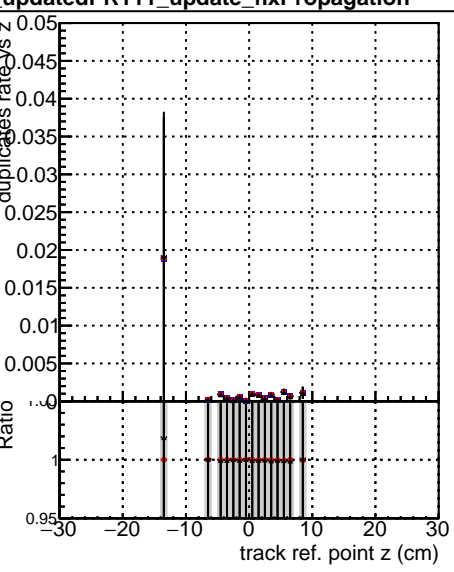

Fake rate vs vertpos**Duplicates Rate vs vertpos****Pileup rate vs vertpos****Fake rate vs v****Duplicates Rate vs v****Pileup rate vs v**

—•— DQM_ttbarPU_mkFit_5iter
—•— DQM_ttbarPU_mkFit_5iter_updatedPR111_update
—•— DQM_ttbarPU_mkFit_5iter_updatedPR111_update_fixPropagation

Fake rate vs. sim PV z**Duplicates Rate vs sim PV z****Pileup rate vs. sim PV z**